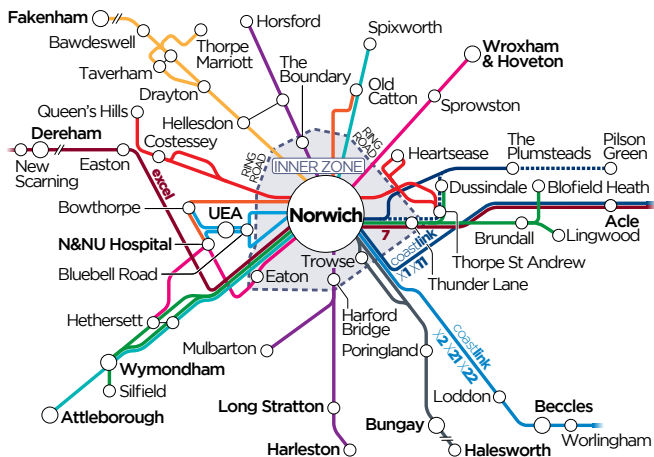

- section of route served by some journeys
- buses travel one way along this section
- terminus point

heading to the hospital?

simply change bus at **Cringleford Bus Interchange**

Pink Line buses run up to every 10 minutes to & from the hospital, and your Norwich Zone ticket for a day, a week or longer is valid there too.

Welcome to the TURQUOISE LINE 13

direct bus links to & from the city centre

You can catch a Turquoise Line bus...

up to **every 30 minutes** Monday - Saturday daytimes
up to **every hour** Sundays, Bank Hols & evenings

network Norwich buses, made simple...

The Turquoise Line is one of our nine frequent colour-coded Network Norwich bus routes...ideal for easy connections all across the city with great value tickets for unlimited travel...