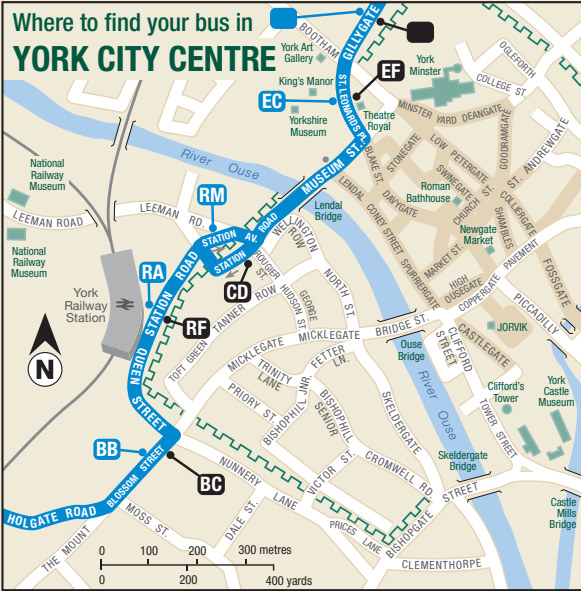

1

Route Map

Route of service 1	
Terminus point	
Bus stops served to Wigginton	
Bus stops served to Chapelfields	
Other bus stops	
Railway line and station	