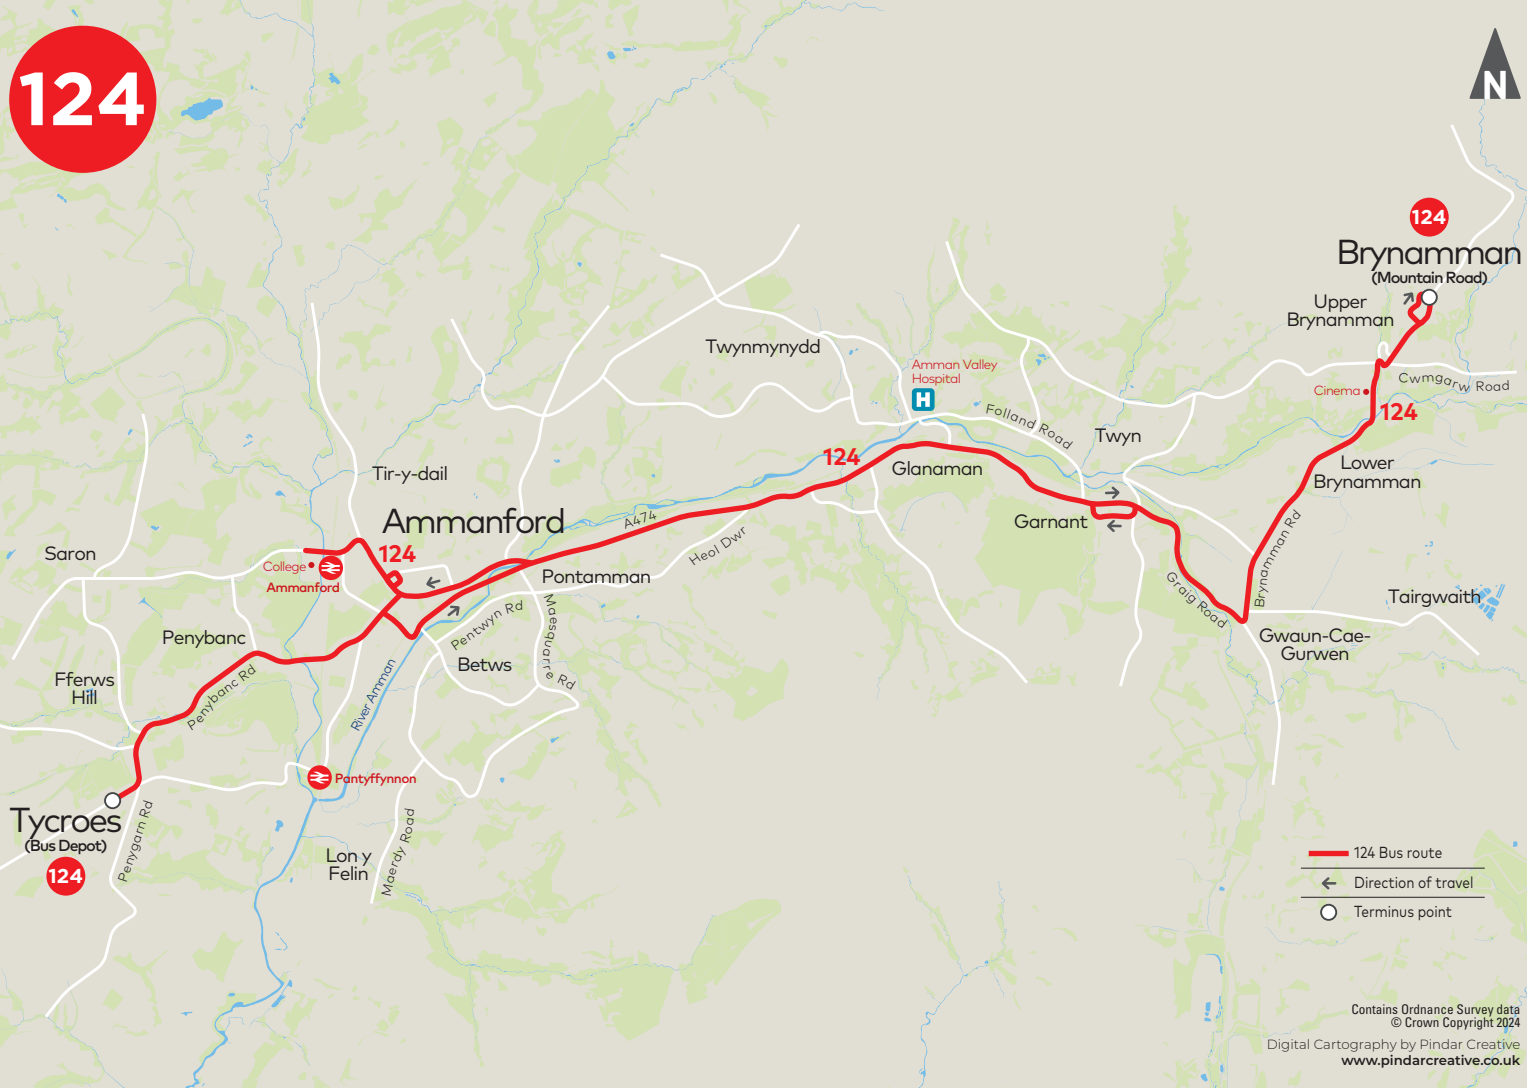

Note Service Number	CD	CH										
	124	124	124	124	124	124	124	124	124	124	124	
Gwynfryn Estate	1635	—	—	—								
Ammanford (Bus Station)	1645	1645	1800	1900								
Ammanford (Opp.Wilkinsons)	1648	1648	1803	1903								
Glanaman (Square)	1654	1654	1809	1909								
Garnant (Raven Inn)	1659	1659	1814	1914								
Gwaun-cae-Gurwen (Square)	1702	1702	1817	1917								
Brynamman (Cinema)	1709	1709	1824	1924								
Afryn (NW)	1711	1711	1826	1926								

No service on Sundays and Public Holidays

124

-  124 Bus route
-  Direction of travel
-  Terminus point