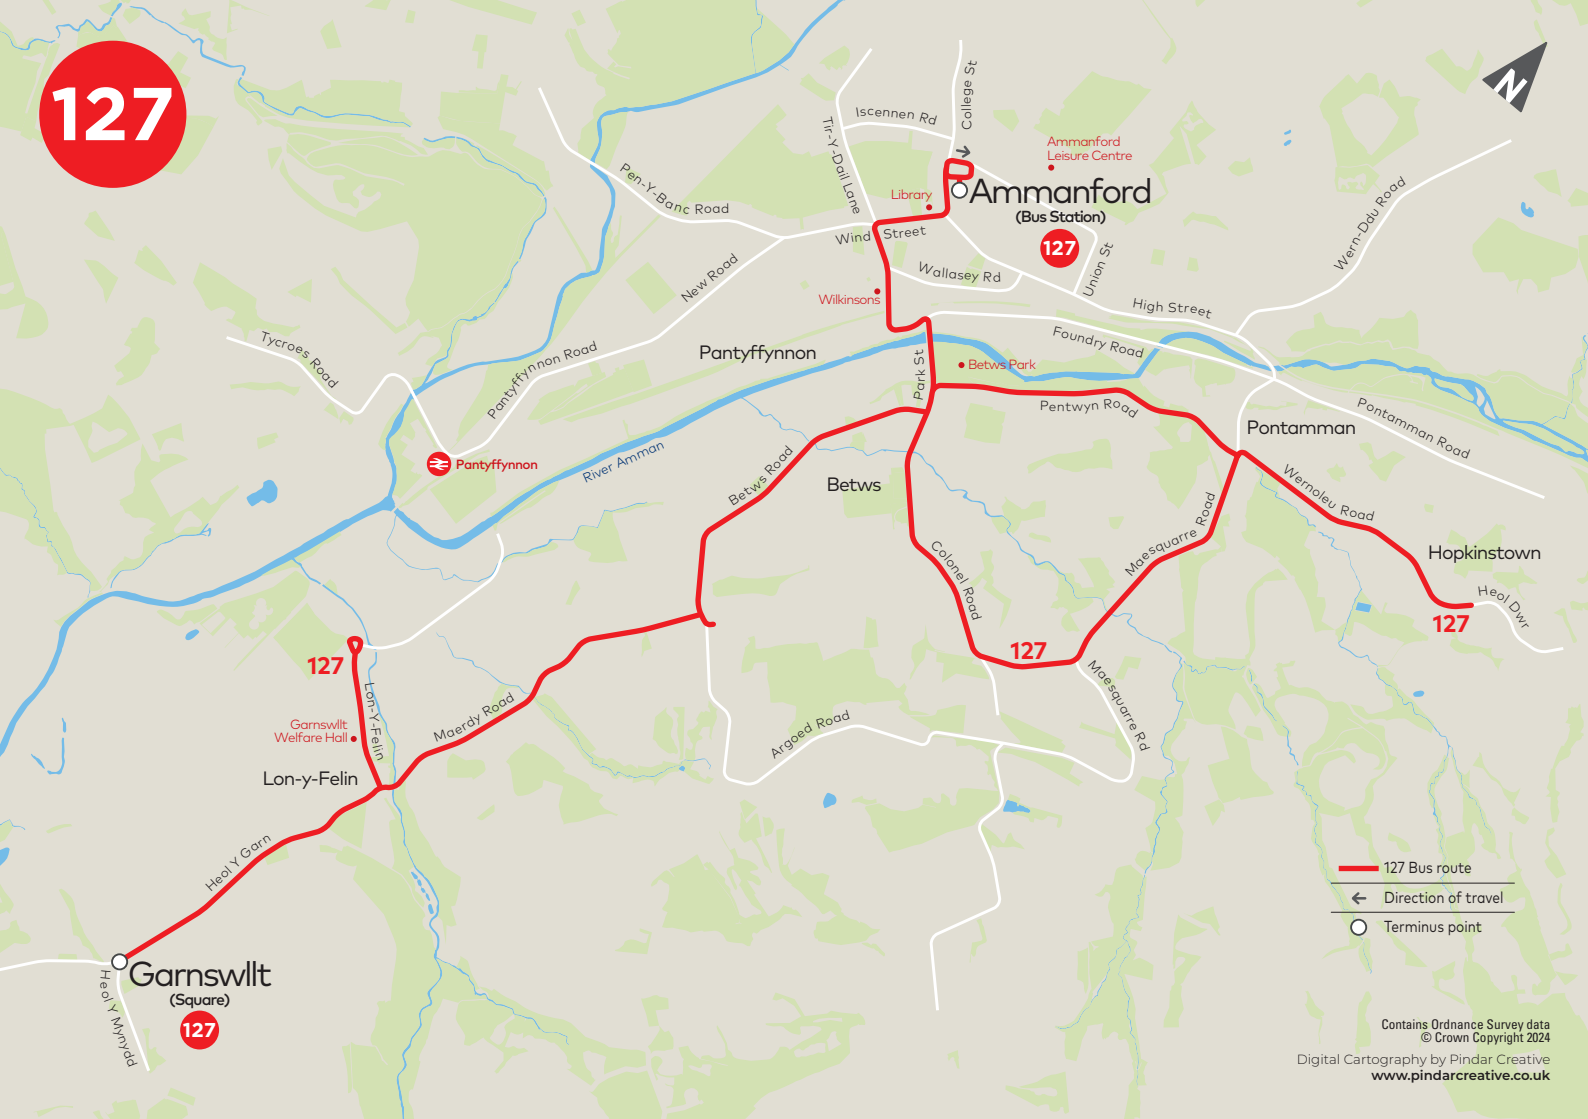

**No service on Sundays and Public Holidays**

127

Pantyffynnon

Ammanford  
(Bus Station)

Lon-y-Felin

Betws

Pontamman

Hopkinstown

Garnswilt  
(Square)

- 127 Bus route
- ← Direction of travel
- Terminus point