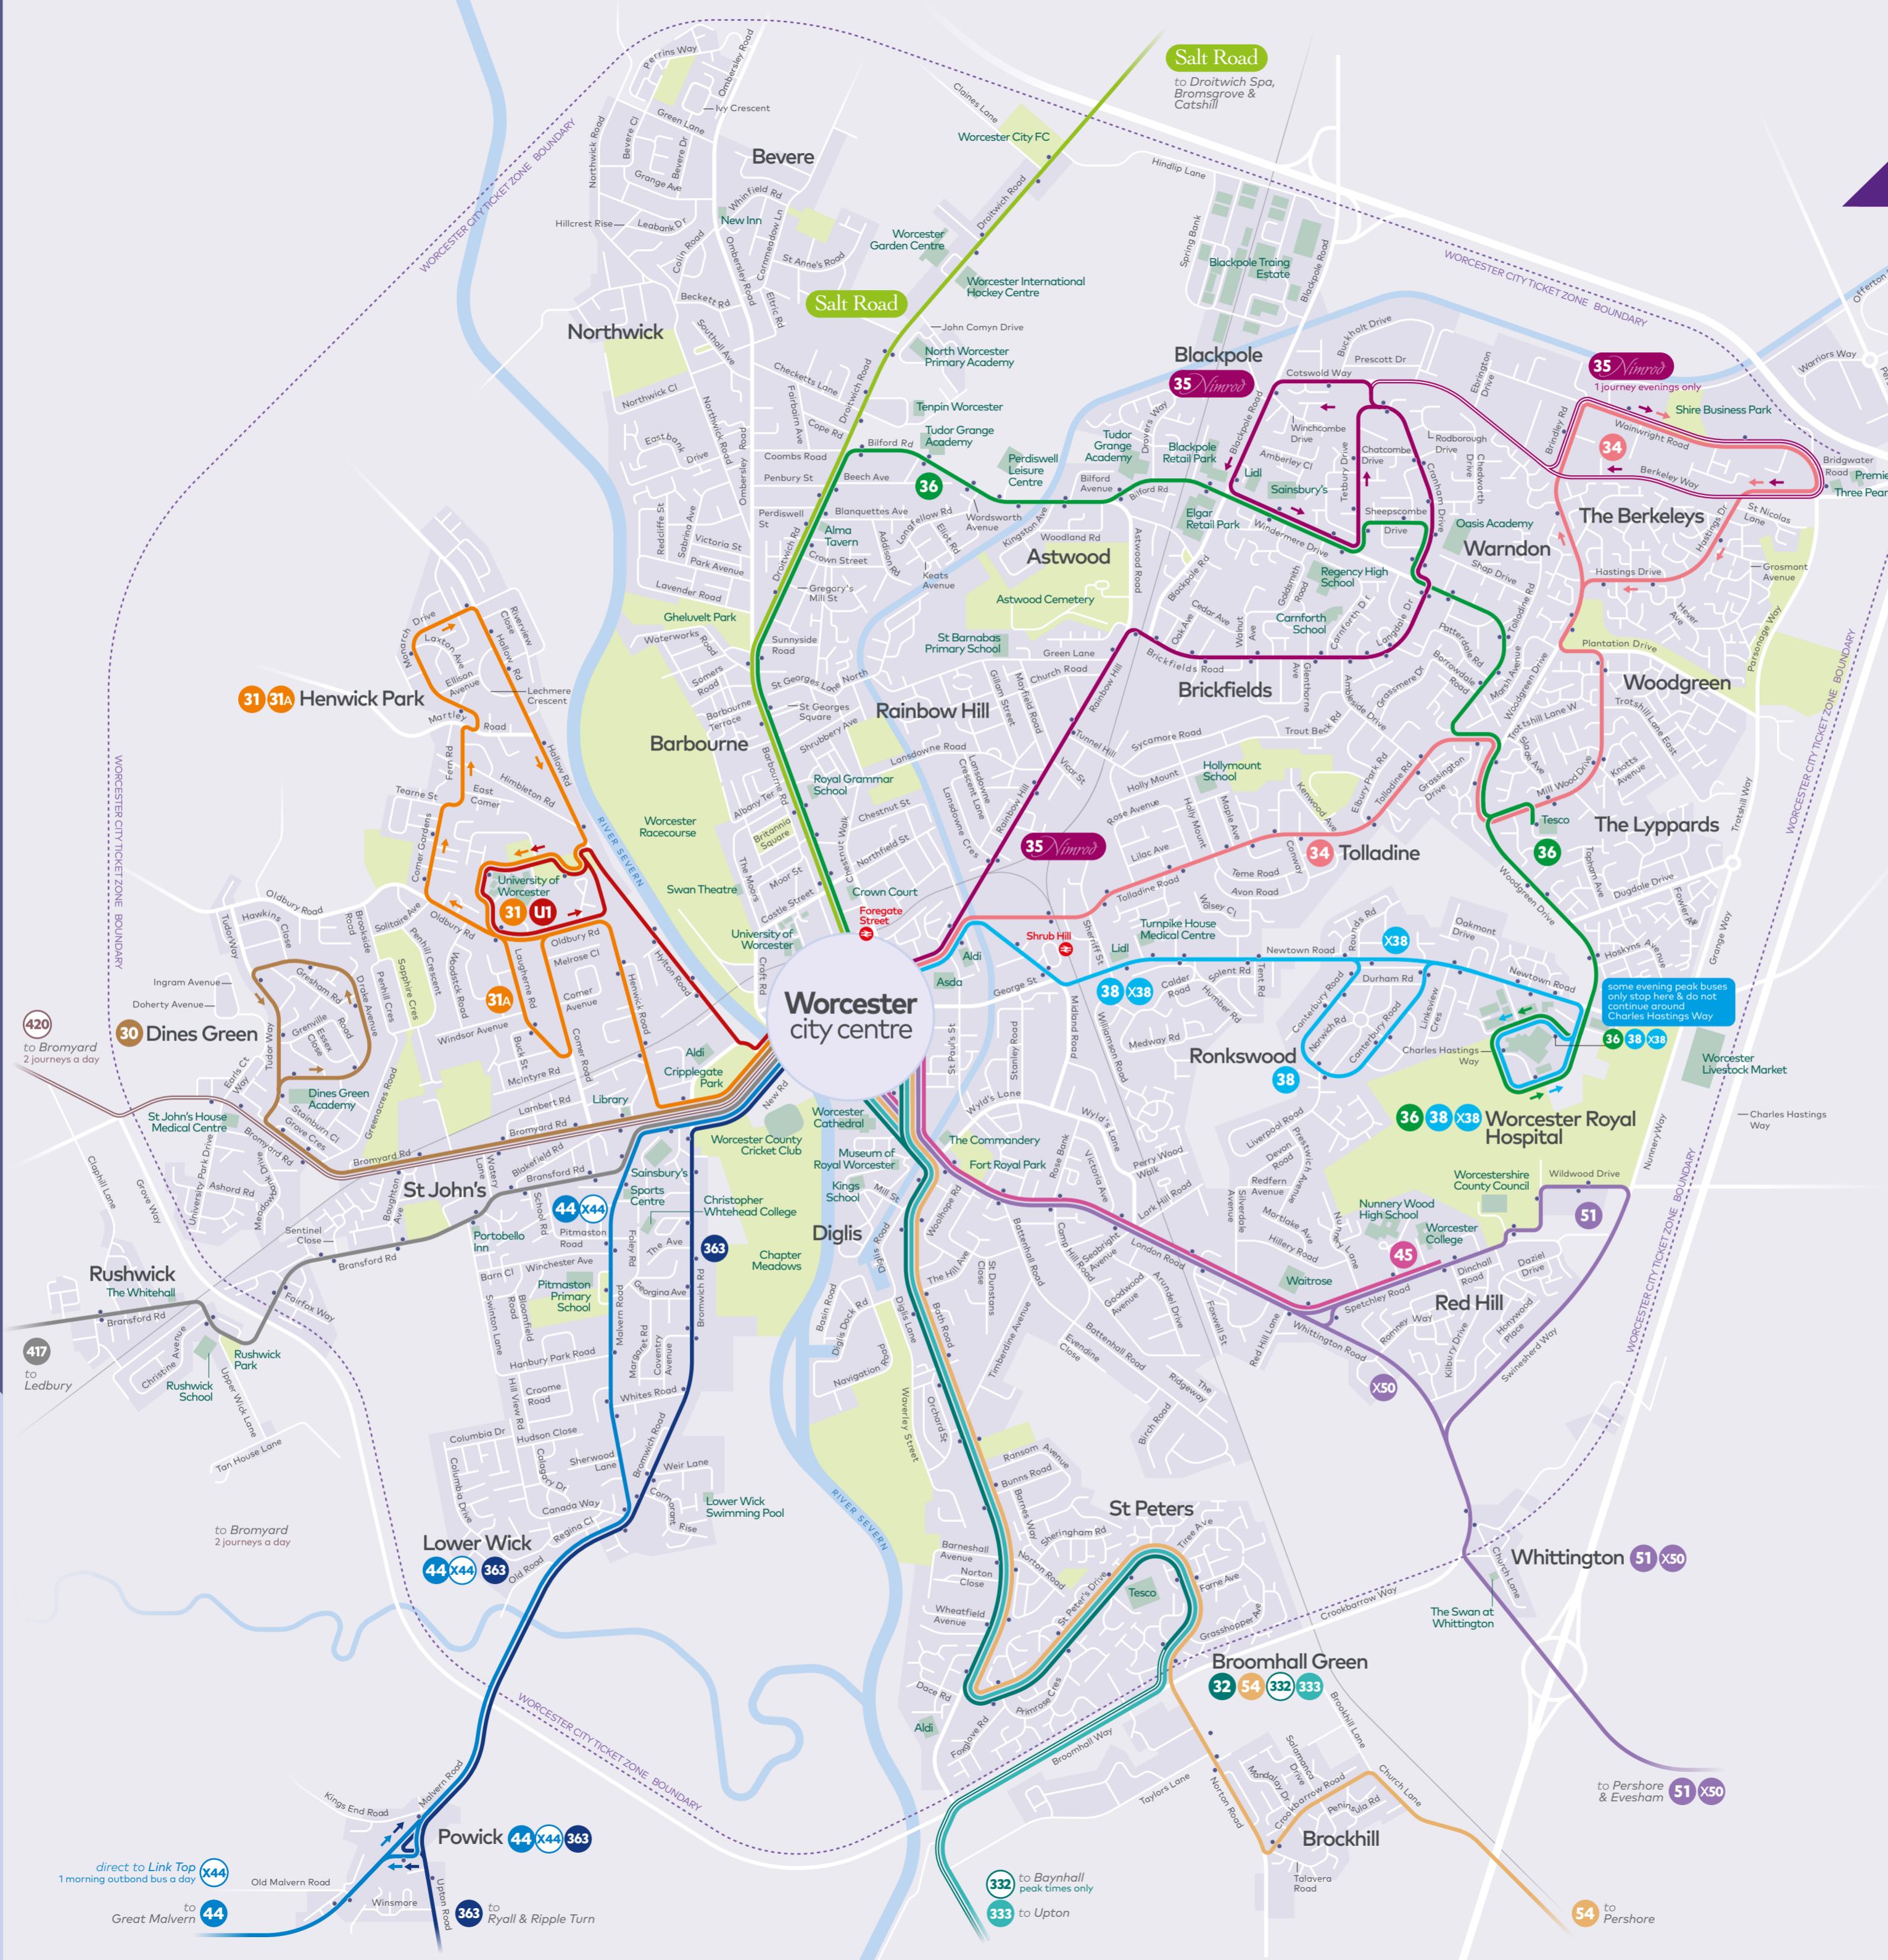

Note: ♦ - This journey commences from Worcester Sixth Form College as Service 45 on schooldays - The connection is guaranteed.

### where to catch your bus in the city centre

	towards	bus station	stop
30	Dines Green	stand J	H
31 31A	Henwick Park	stand E	H
32	Broomhall Green	stand N	F
34	The Berkeleys	stand B	C
35 <i>Nimrod</i>	Blackpole	stand D	C
36	The Lyppards	stand L	A
38 X38	Ronkswood & Hospital	stand C	C
44 X44	Great Malvern	stand H	H
45	Red Hill	stand F	F
X50	Evesham	stand F	F
51	Pershore	stand F	F
54	Broomhall Green	stand N	F
332	Baynhall	stand N	F
333	Upton	stand N	F
363	Ryall & Ripple Turn	stand N	H
417	Ledbury	stand M	
420	Bromyard	stand M	
Salt Road	Droitwich Spa, Bromsgrove & Catshill	stand O	A
U1	University of Worcester	stand E	

direct to Link Top 1 morning outbound bus a day X44  
 to Great Malvern 44  
 to Bromyard 2 journeys a day 420  
 to Ledbury 417  
 to Bromyard 2 journeys a day 417  
 to Pershore & Evesham 51 X50  
 to Baynhall peak times only 332  
 to Upton 333  
 to Pershore 54