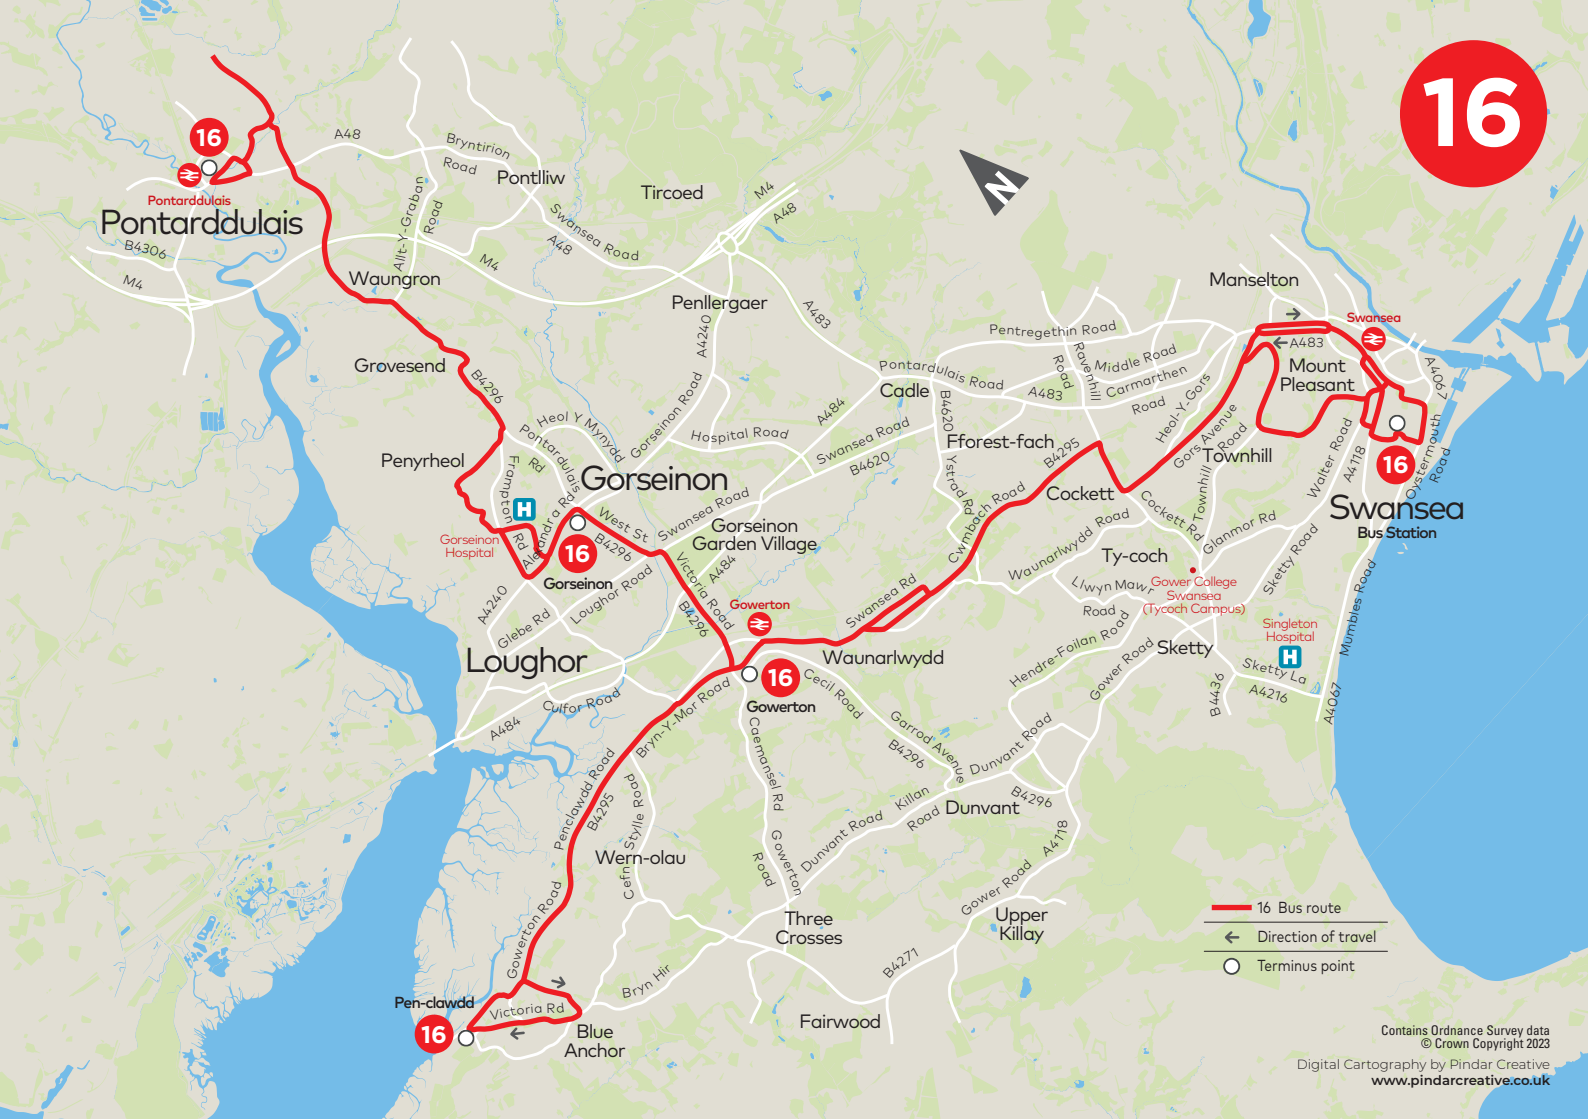

Service Number	16	16				
Swansea Bus Station	1815	1900	2000	2115	2215	2315
Rail Station ➡	1821	1906	—	—	—	—
Mayhill Post Office	—	—	2007	2122	2222	2322
Gors Avenue (Shops)	1830	1915	2010	2125	2225	2325
Cockett (Lights)	1835	1920	2012	2127	2227	2327
Wanarlwydd (Grill House)	1839	1924	2015	2130	2230	2330
Swansea Road (Alcoa)	1841	1926	—	—	—	—
Gowerton (Hill Street)	1848	1933	2026	2141	2241	2341
Gorseinon Bus Station	Arr	1855	1940	2032	2147	2247
Gorseinon Bus Station	Dep	1856	1941	2033	2148	2248
Gorseinon Hospital		1901	1946	—	—	—
Penyrheol (Post Office)		1903	1948	2040	2155	2255
Gower View (Roundabout)		1906	1951	2042	2157	2257
Grovesend (Plas Road)		1911	1956	2046	2201	2301
Glanffrwd (Square)		1924	2009	2052	2207	2307
Pontarddulais Bus Station		1932	2015	2058	2213	2313

- 16 Bus route
- ← Direction of travel
- Terminus point