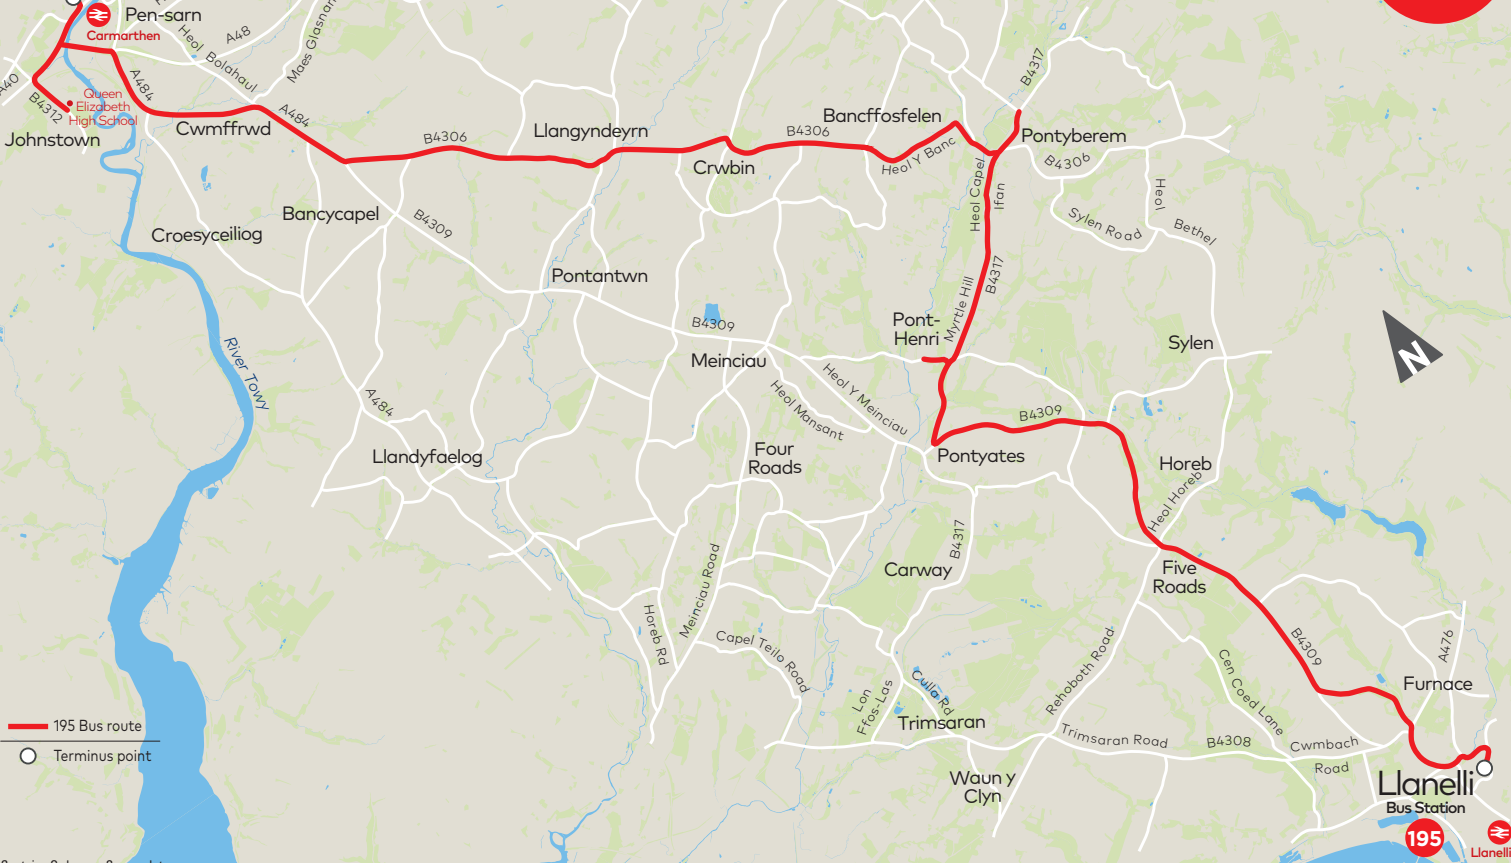

Notes: SD - School days only SH - School Holidays only

## No service on Sundays and Public Holidays

195

195  
Carmarthen  
Bus Station

195 Bus route  
Terminus point

195  
Llanelli  
Bus Station