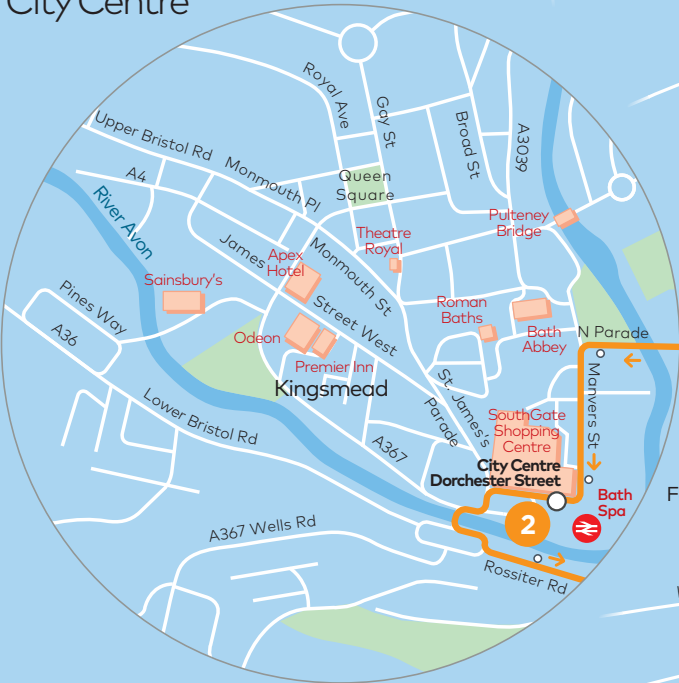

Sunday and Public Holidays (except Christmas Day, Boxing Day and New Year's Day)

Service Number	2	2	2	2	2	2	2	2	2	2	2	2	2	2	2	2	2	2
City Centre, Dorchester Street (Bh)	0856	0930	1005	1040	1100	1120	1140	1200	1220	1240	1300	1320	1340	1400	1420	1440	1500	1520
Mulberry Park, The Hub	0910	0944	1019	1054	1114	1134	1154	1214	1234	1256	1316	1336	1355	1415	1435	1455	1515	1535
City Centre, Dorchester Street (Bh)	0925	0959	1034	1109	1129	1149	1209	1229	1249	1311	1331	1351	1410	1430	1450	1510	1530	1550
Service Number	2	2	2	2	2	2	2	2	2									
City Centre, Dorchester Street (Bh)	1540	1600	1620	1640	1700	1720	1740	1810	1840									
Mulberry Park, The Hub	1555	1614	1634	1654	1714	1733	1753	1823	1853									
City Centre, Dorchester Street (Bh)	1609	1627	1647	1706	1726	1745	1805	1835	1905									

Paying on the bus? Use your contactless card

Bath City Centre

2

Bath City Centre

- Bus route
- Direction of travel
- Terminus point
- Timed stop
- Other stop

Which ticket zones?
Bath Zone - tickets valid throughout
West of England Zone - tickets valid throughout
 See firstbus.co.uk/zones