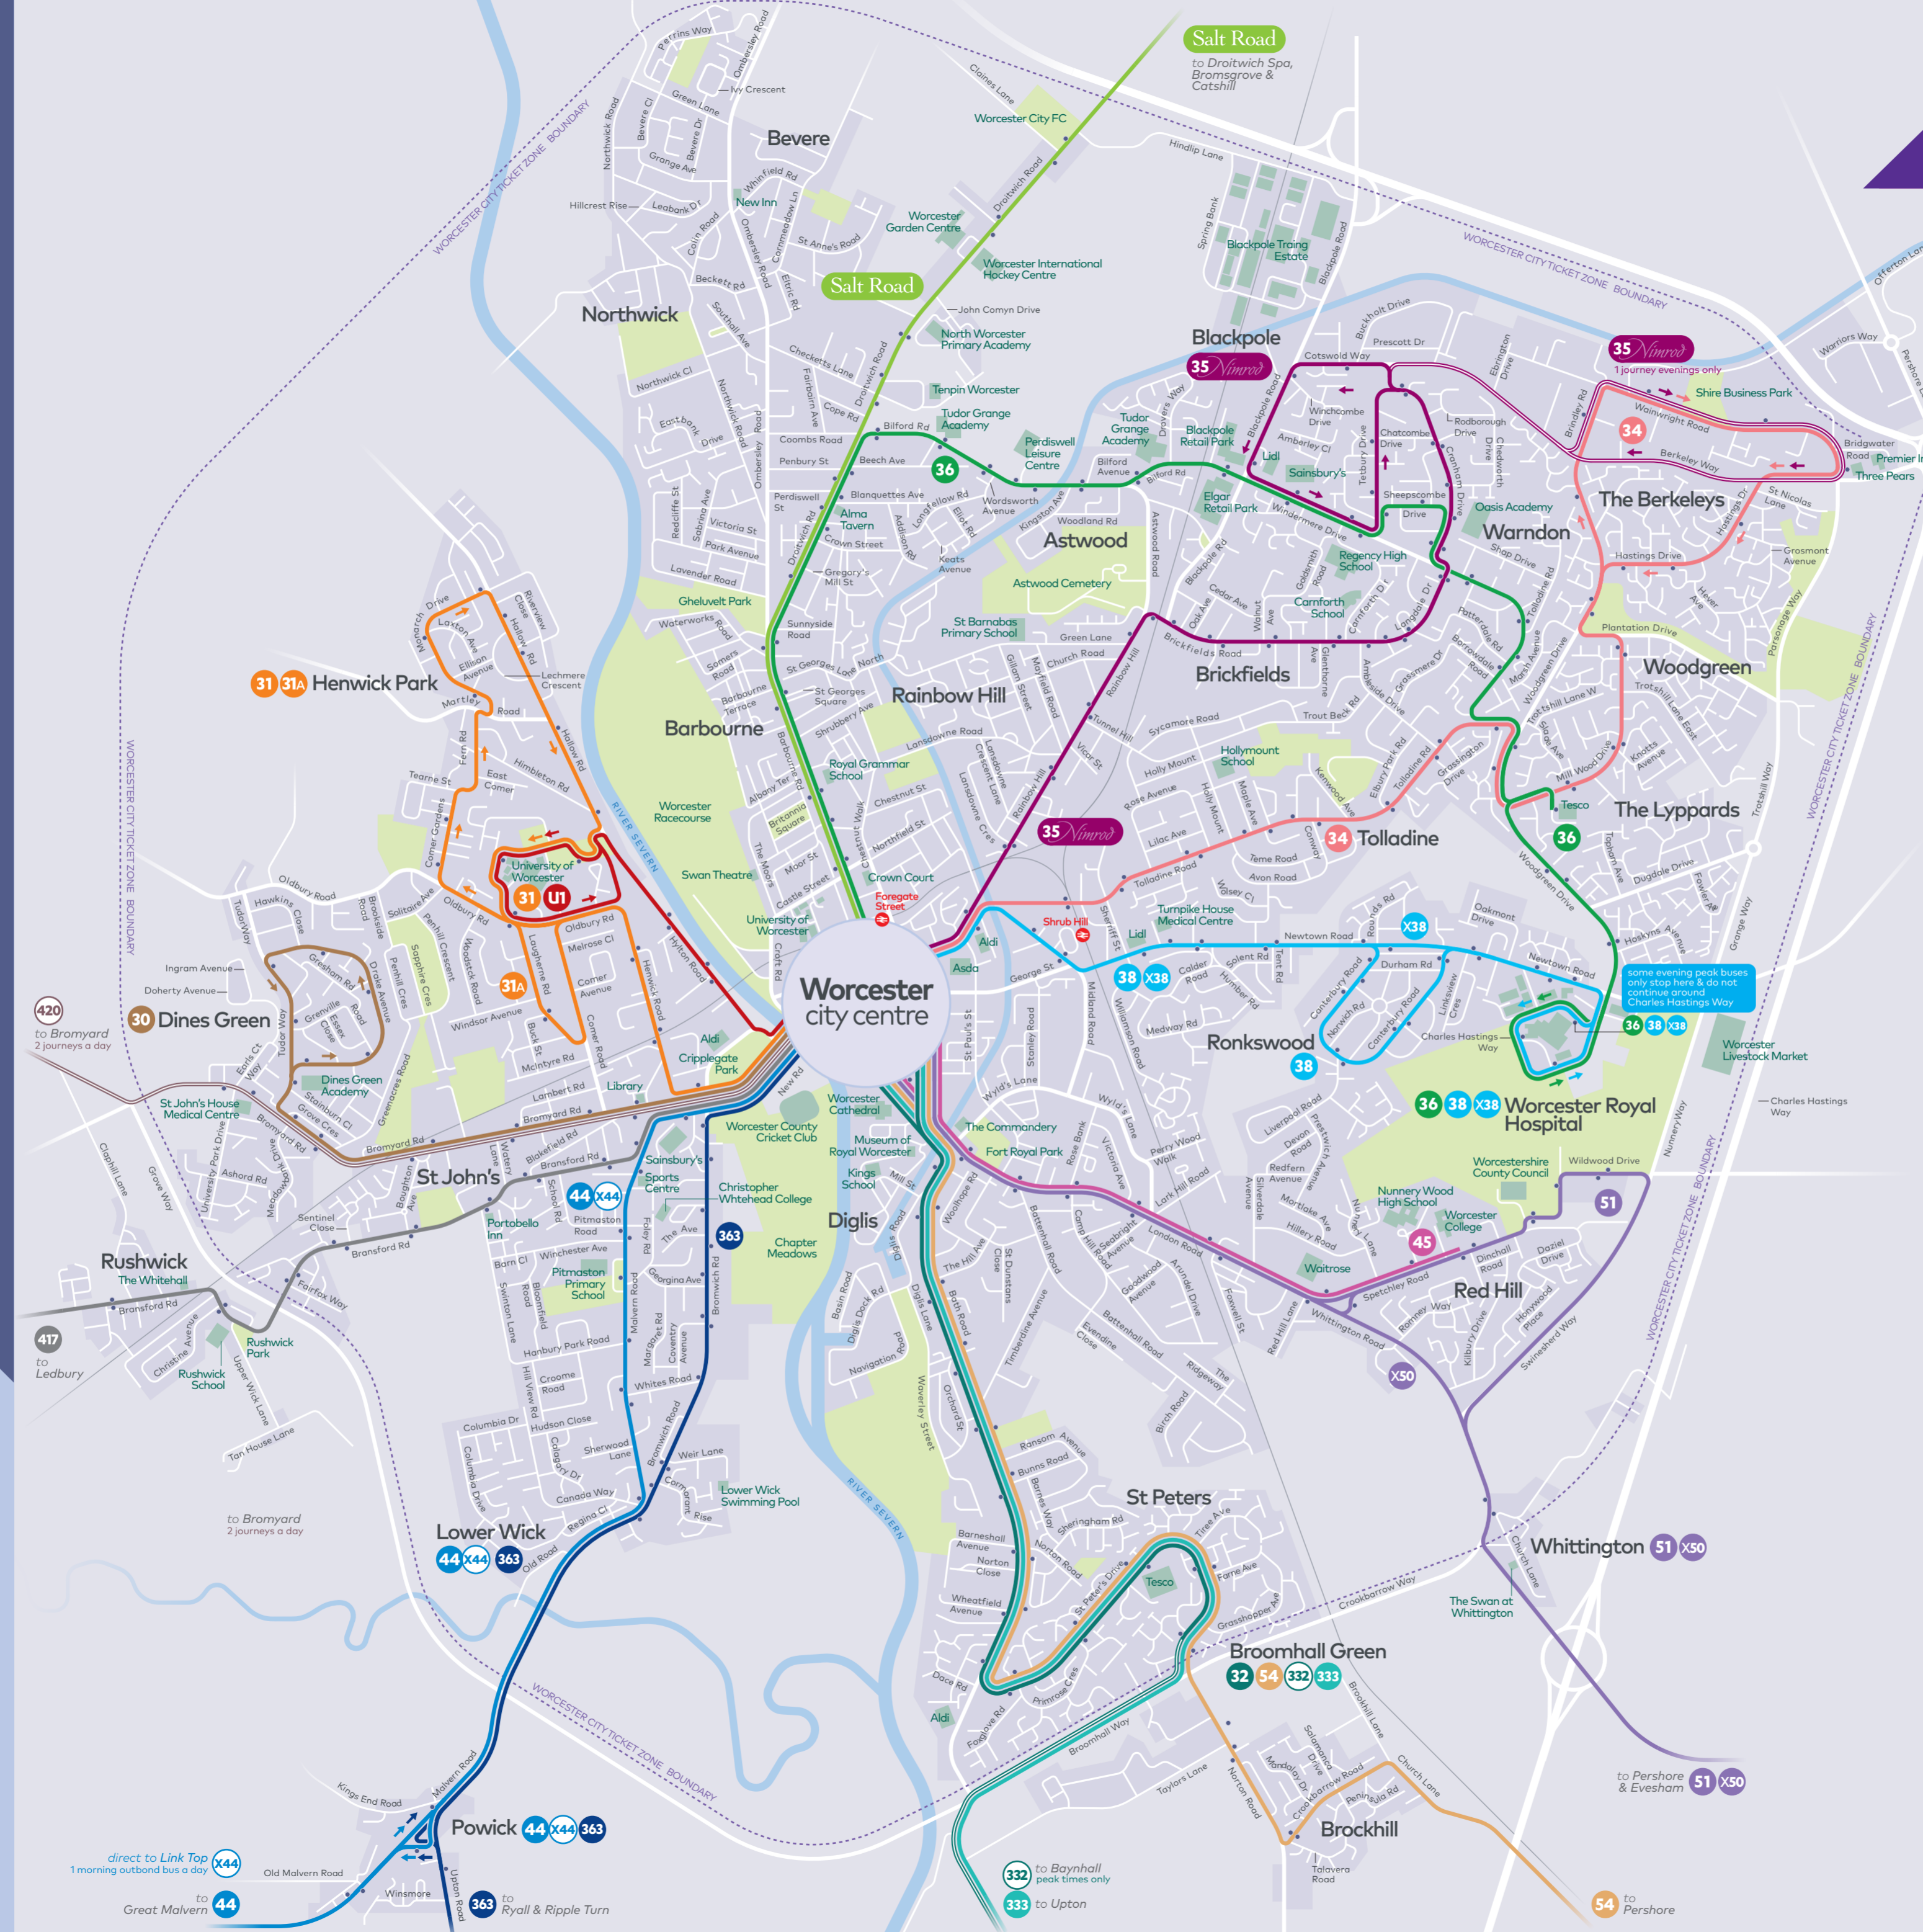

**32S****Bevere – Worcester – St. Peters**

Valid from 3 September 2023

**Schooldays only**

	<i>Service Number</i>	<b>32S</b>
<b>Beckett Road</b>		0740
Bevere, Green Lane		0745
Northwick, Vine Inn		0752
Worcester Bus Station		0810
<b>St Peters, Island</b>		0828

**32S****St. Peters – Worcester – Bevere****Schooldays only**

	<i>Service Number</i>	<b>32S</b>
<b>St Peters, Island</b>		1525
Worcester Bus Station		1540
Northwick, Vine Inn		1554
<b>Bevere, Green Lane</b>		1603

### where to catch your bus in the city centre

	towards	bus station	stop
30	Dines Green	stand J	H
31 31A	Henwick Park	stand E	H
32	Broomhall Green	stand N	F
34	The Berkeleys	stand B	C
35 <i>Nimrod</i>	Blackpole	stand D	C
36	The Lyppards	stand L	A
38 X38	Ronkswood & Hospital	stand C	C
44 X44	Great Malvern	stand H	H
45	Red Hill	stand F	F
X50	Evesham	stand F	F
51	Pershore	stand F	F
54	Broomhall Green	stand N	F
322	Baynhall	stand N	F
333	Upton	stand N	F
363	Ryall & Ripple Turn	stand N	H
417	Ledbury	stand M	
420	Bromyard	stand M	
Salt Road	Droitwich Spa, Bromsgrove & Catshill	stand O	A
U1	University of Worcester	stand E	

direct to Link Top  
1 morning outbound bus a day  
X44  
to Great Malvern 44  
to Bromyard 2 journeys a day 420  
to Ledbury 417  
to Pershore & Evesham 51 X50  
to Baynhall peak times only 332  
to Upton 333  
to Pershore 54