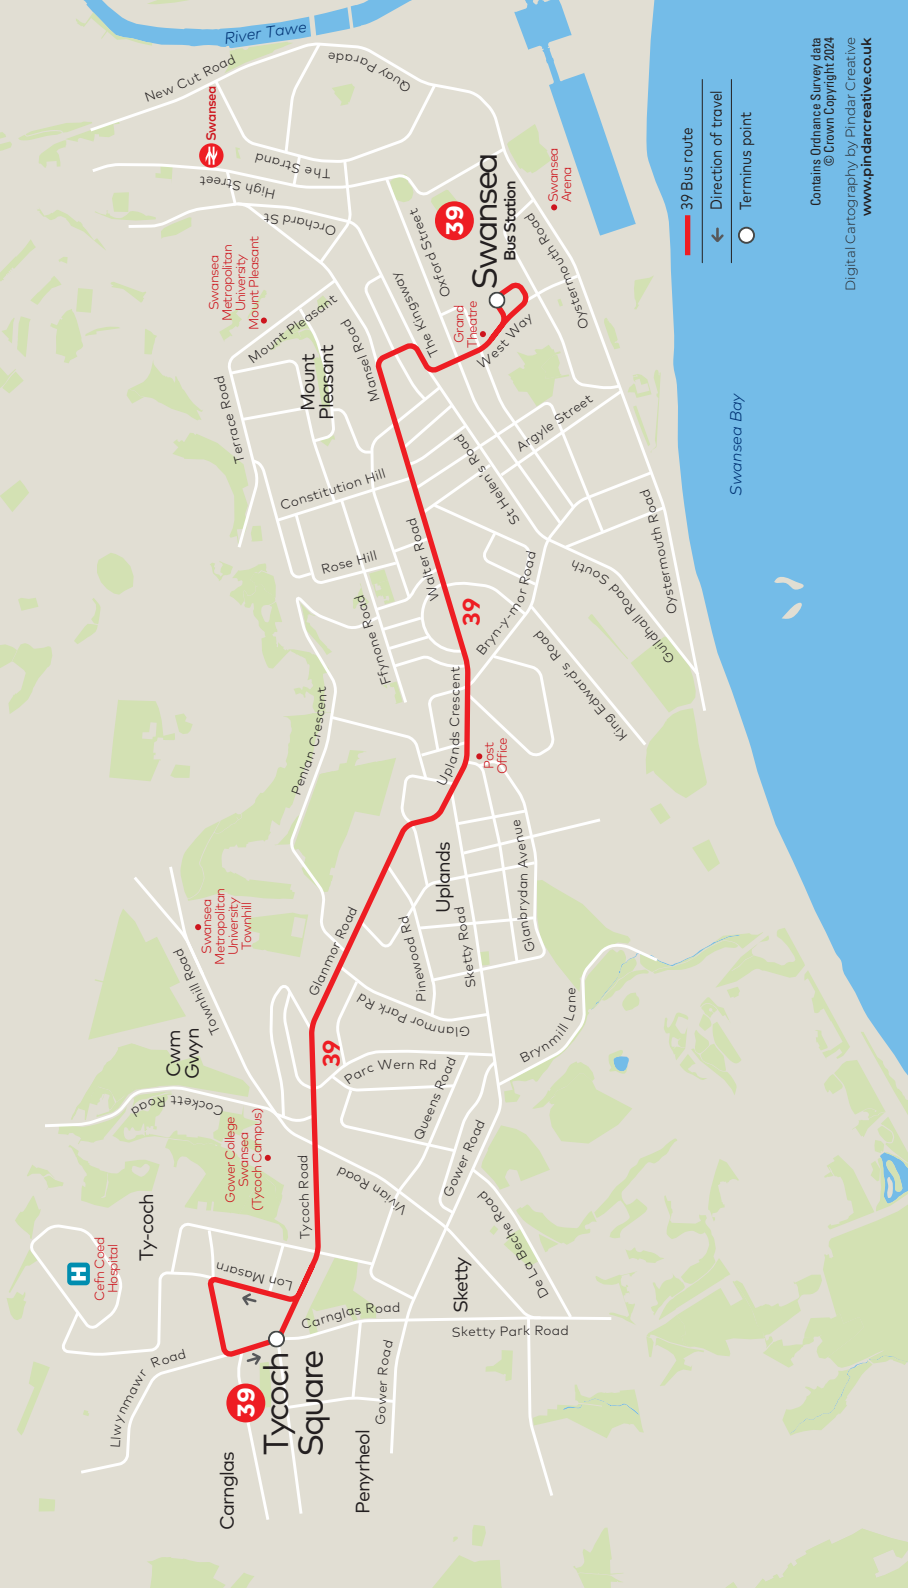

39**Tychoch Square –
Gower College Swansea (Tychoch Campus) – City Centre****Monday to Friday (College Days Only)**

| <i>Service Number</i> | 39 | 39 | 39 | 39 | 39 | 39 | 39 | 39 | 39 |
|----------------------------|-----------|-----------|-----------|-----------|-----------|-----------|-----------|-----------|-----------|
| Tychoch Square | 0928 | 1026 | 1126 | 1226 | 1326 | 1426 | 1530 | 1632 | 1730 |
| Gower College Swansea | 0931 | 1029 | 1129 | 1229 | 1329 | 1429 | 1535 | 1638 | 1733 |
| Uplands Square (H Sports) | 0937 | 1035 | 1135 | 1235 | 1335 | 1435 | 1541 | 1644 | 1739 |
| Swansea Bus Station | 0945 | 1043 | 1143 | 1243 | 1343 | 1443 | 1549 | 1652 | 1747 |

No service on other days**39****City Centre – Gower College Swansea (Tychoch Campus)
– Tychoch Square****Monday to Friday (College Days Only)**

| <i>Service Number</i> | 39 | 39 | 39 | 39 | 39 | 39 | 39 | 39 | 39 |
|-------------------------------------|-----------|-----------|-----------|-----------|-----------|-----------|-----------|-----------|-----------|
| Swansea Bus Station | 0905 | 1007 | 1107 | 1207 | 1307 | 1407 | 1507 | 1610 | 1710 |
| Uplands Square (Post Office) | 0912 | 1014 | 1114 | 1214 | 1314 | 1414 | 1515 | 1619 | 1718 |
| Gower College Swansea (Vivian Road) | 0919 | 1021 | 1121 | 1221 | 1321 | 1421 | 1524 | 1627 | 1725 |
| Tychoch (Lon Masarn) | 0921 | 1023 | 1123 | 1223 | 1323 | 1423 | 1526 | 1629 | 1727 |
| Tychoch Square | 0928 | 1026 | 1126 | 1225 | 1325 | 1425 | 1529 | 1631 | 1729 |

No service on any other days

39

39 Bus route

Direction of travel

Terminus point