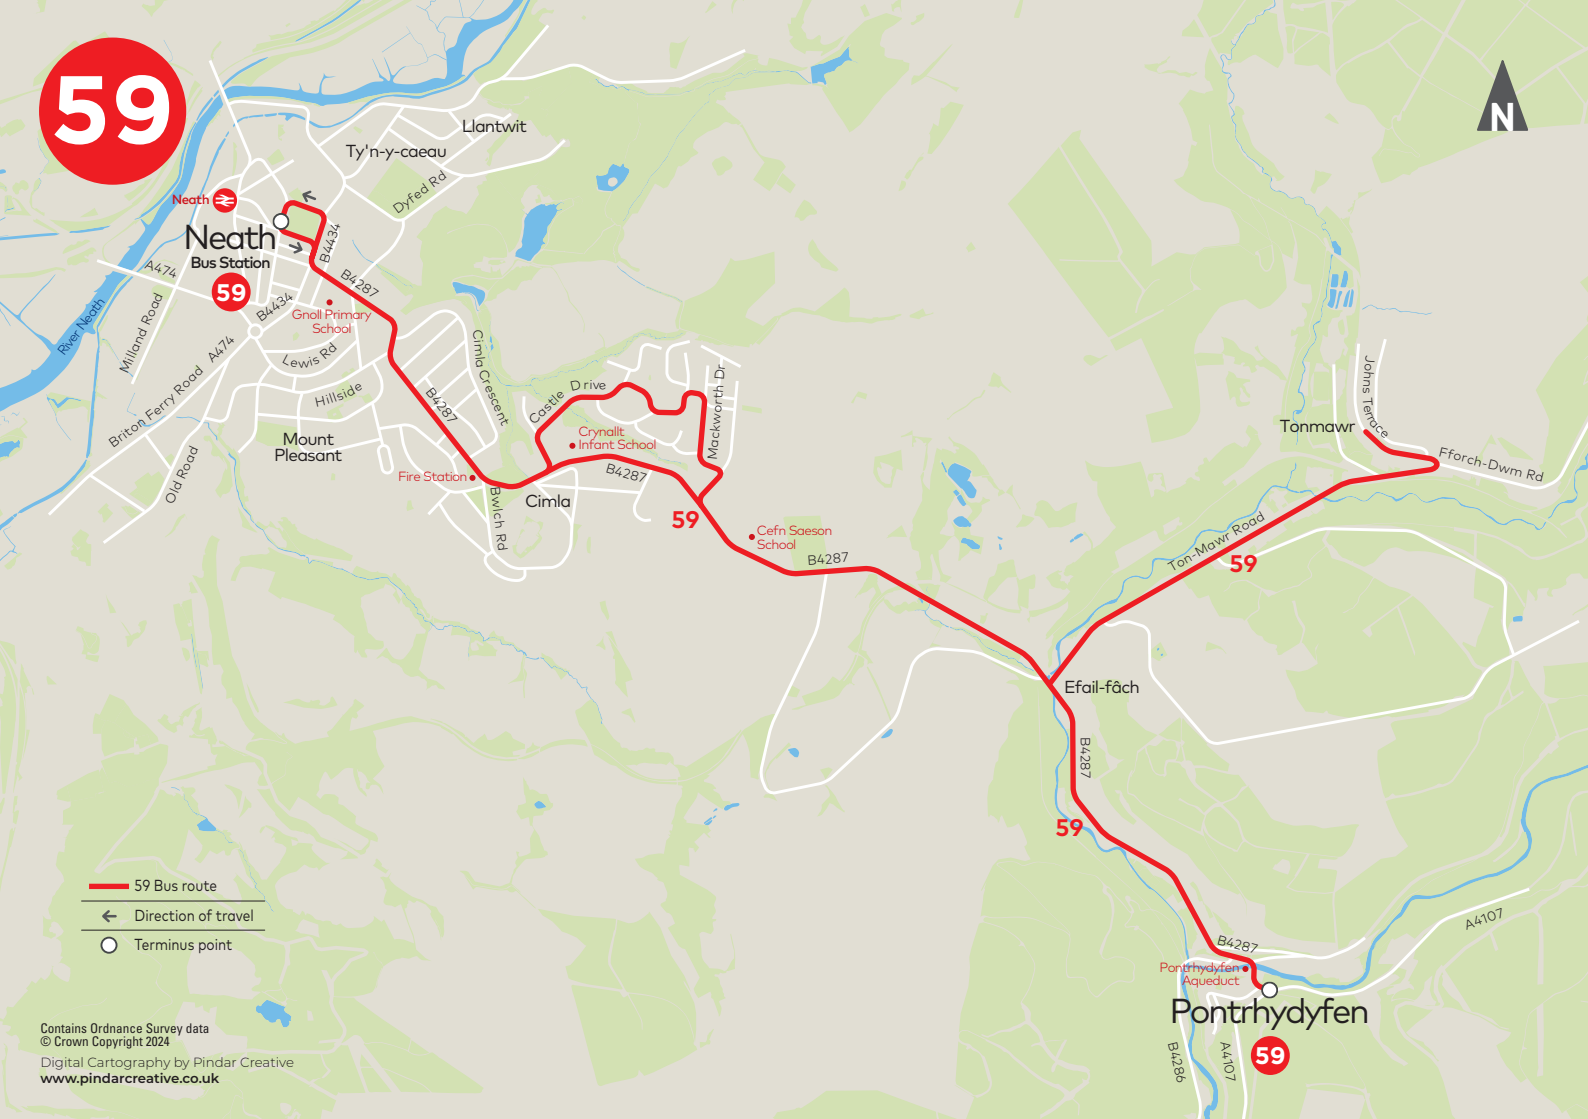

<i>Service Number</i>	59	59	59
Neath Victoria Gardens	2040	2140	2240
Cimla (Fire Station)	2043	2143	2243
Cimla (Castle Drive)	2044	2144	2244
Cefn Saeson School	2047	2147	2247
Hunkin Depot (NE)	2050	—	2250
Tonmawr (Turning Circle)	2055	—	2254
Efail-fâch (Colliers)	—	2150	—
Pontrhydyfen (Oakwood)	2102	2153	2300

59

- 59 Bus route
- Direction of travel
- Terminus point