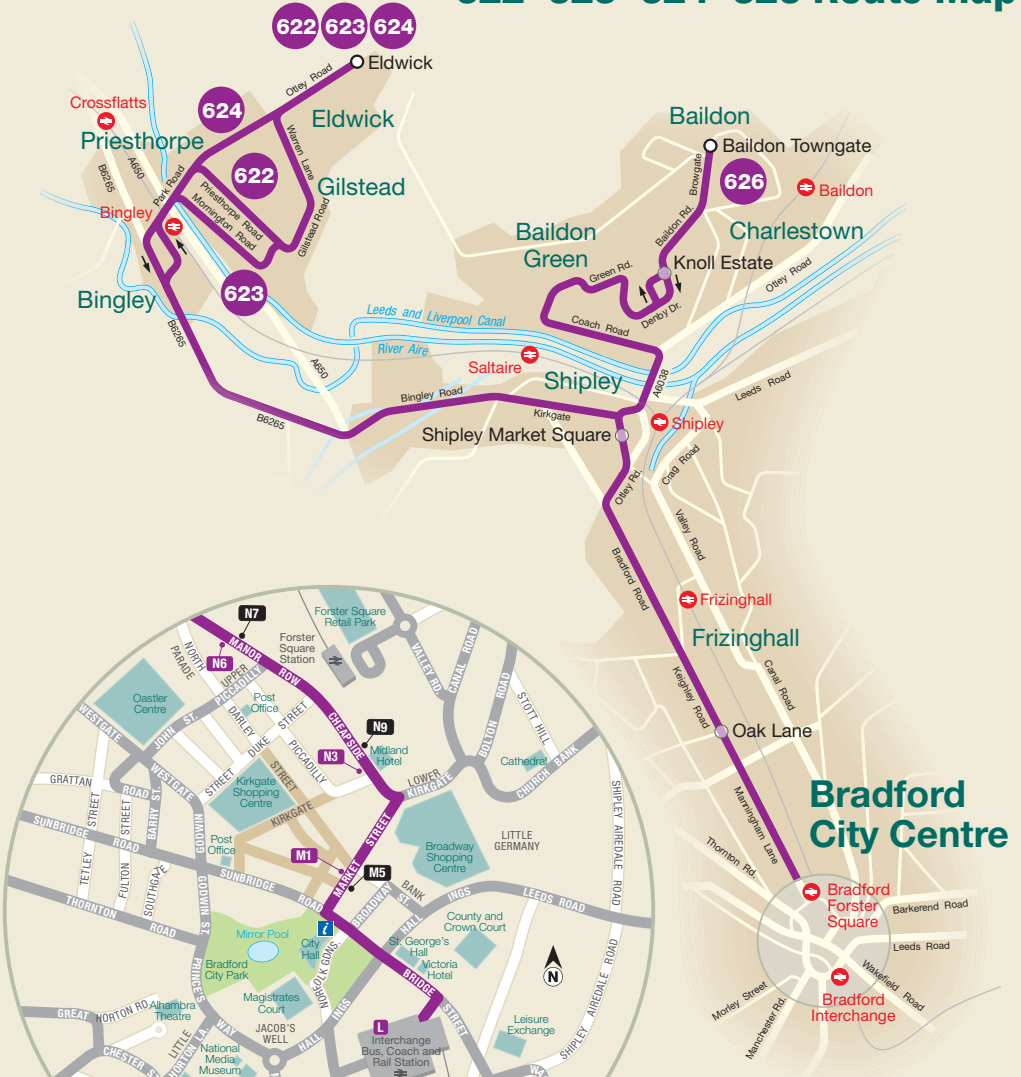

622 623 624 626 Route Map

622 623 624 626	
Timing point	
Terminus point	
Bus runs in the direction of arrow	
Bus stops served by services 622, 623, 624 & 626 to Bieldon & Eldwick	
Bus stops served by services 622, 623, 624 & 626 to Bradford	