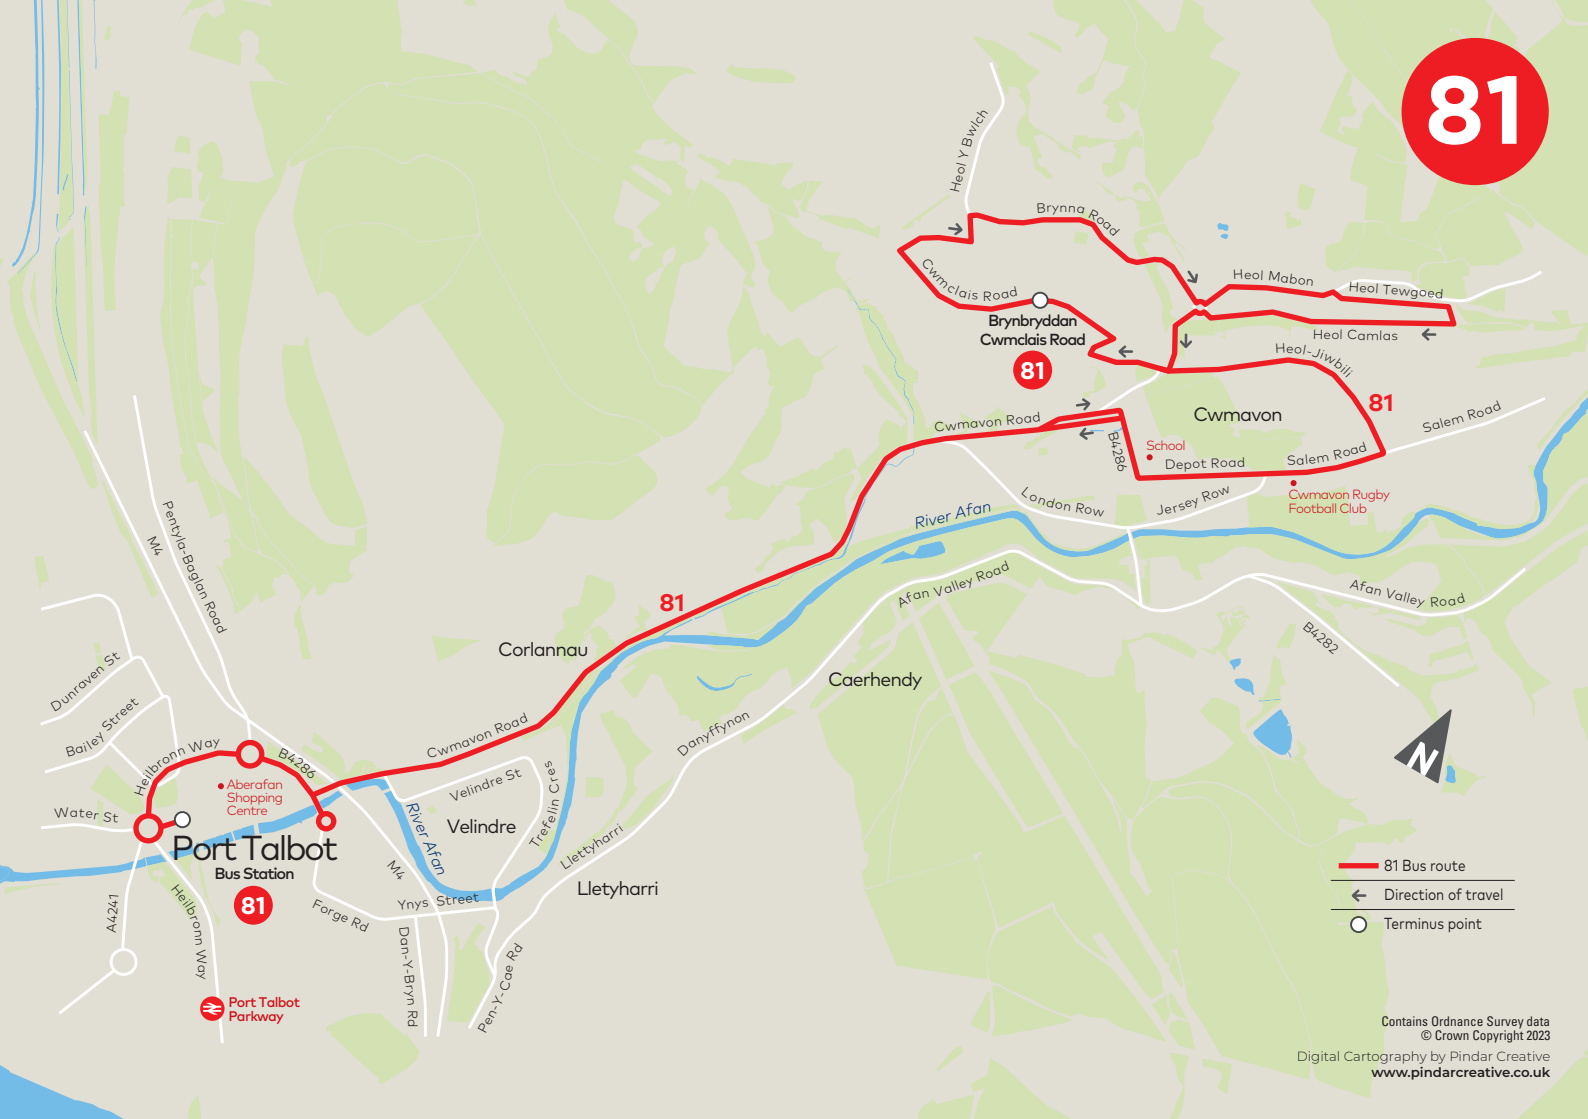

Service Number **81**

| | |
|-----------------------------------|------|
| Brynryddan (Cwmclais Road) | 1840 |
| Tabor | 1845 |
| Cwmavon (Police Station) | 1850 |
| Port Talbot Bus Station | 1900 |

No Service on Sundays and Public Holidays**81**

Service Number **81**

| | |
|-----------------------------------|------|
| Port Talbot Bus Station | 1827 |
| Cwmavon (Police Station) | 1834 |
| Brynryddan (Cwmclais Road) | 1839 |

No Service on Sundays and Public Holidays

81

- 81 Bus route
- Direction of travel
- Terminus point