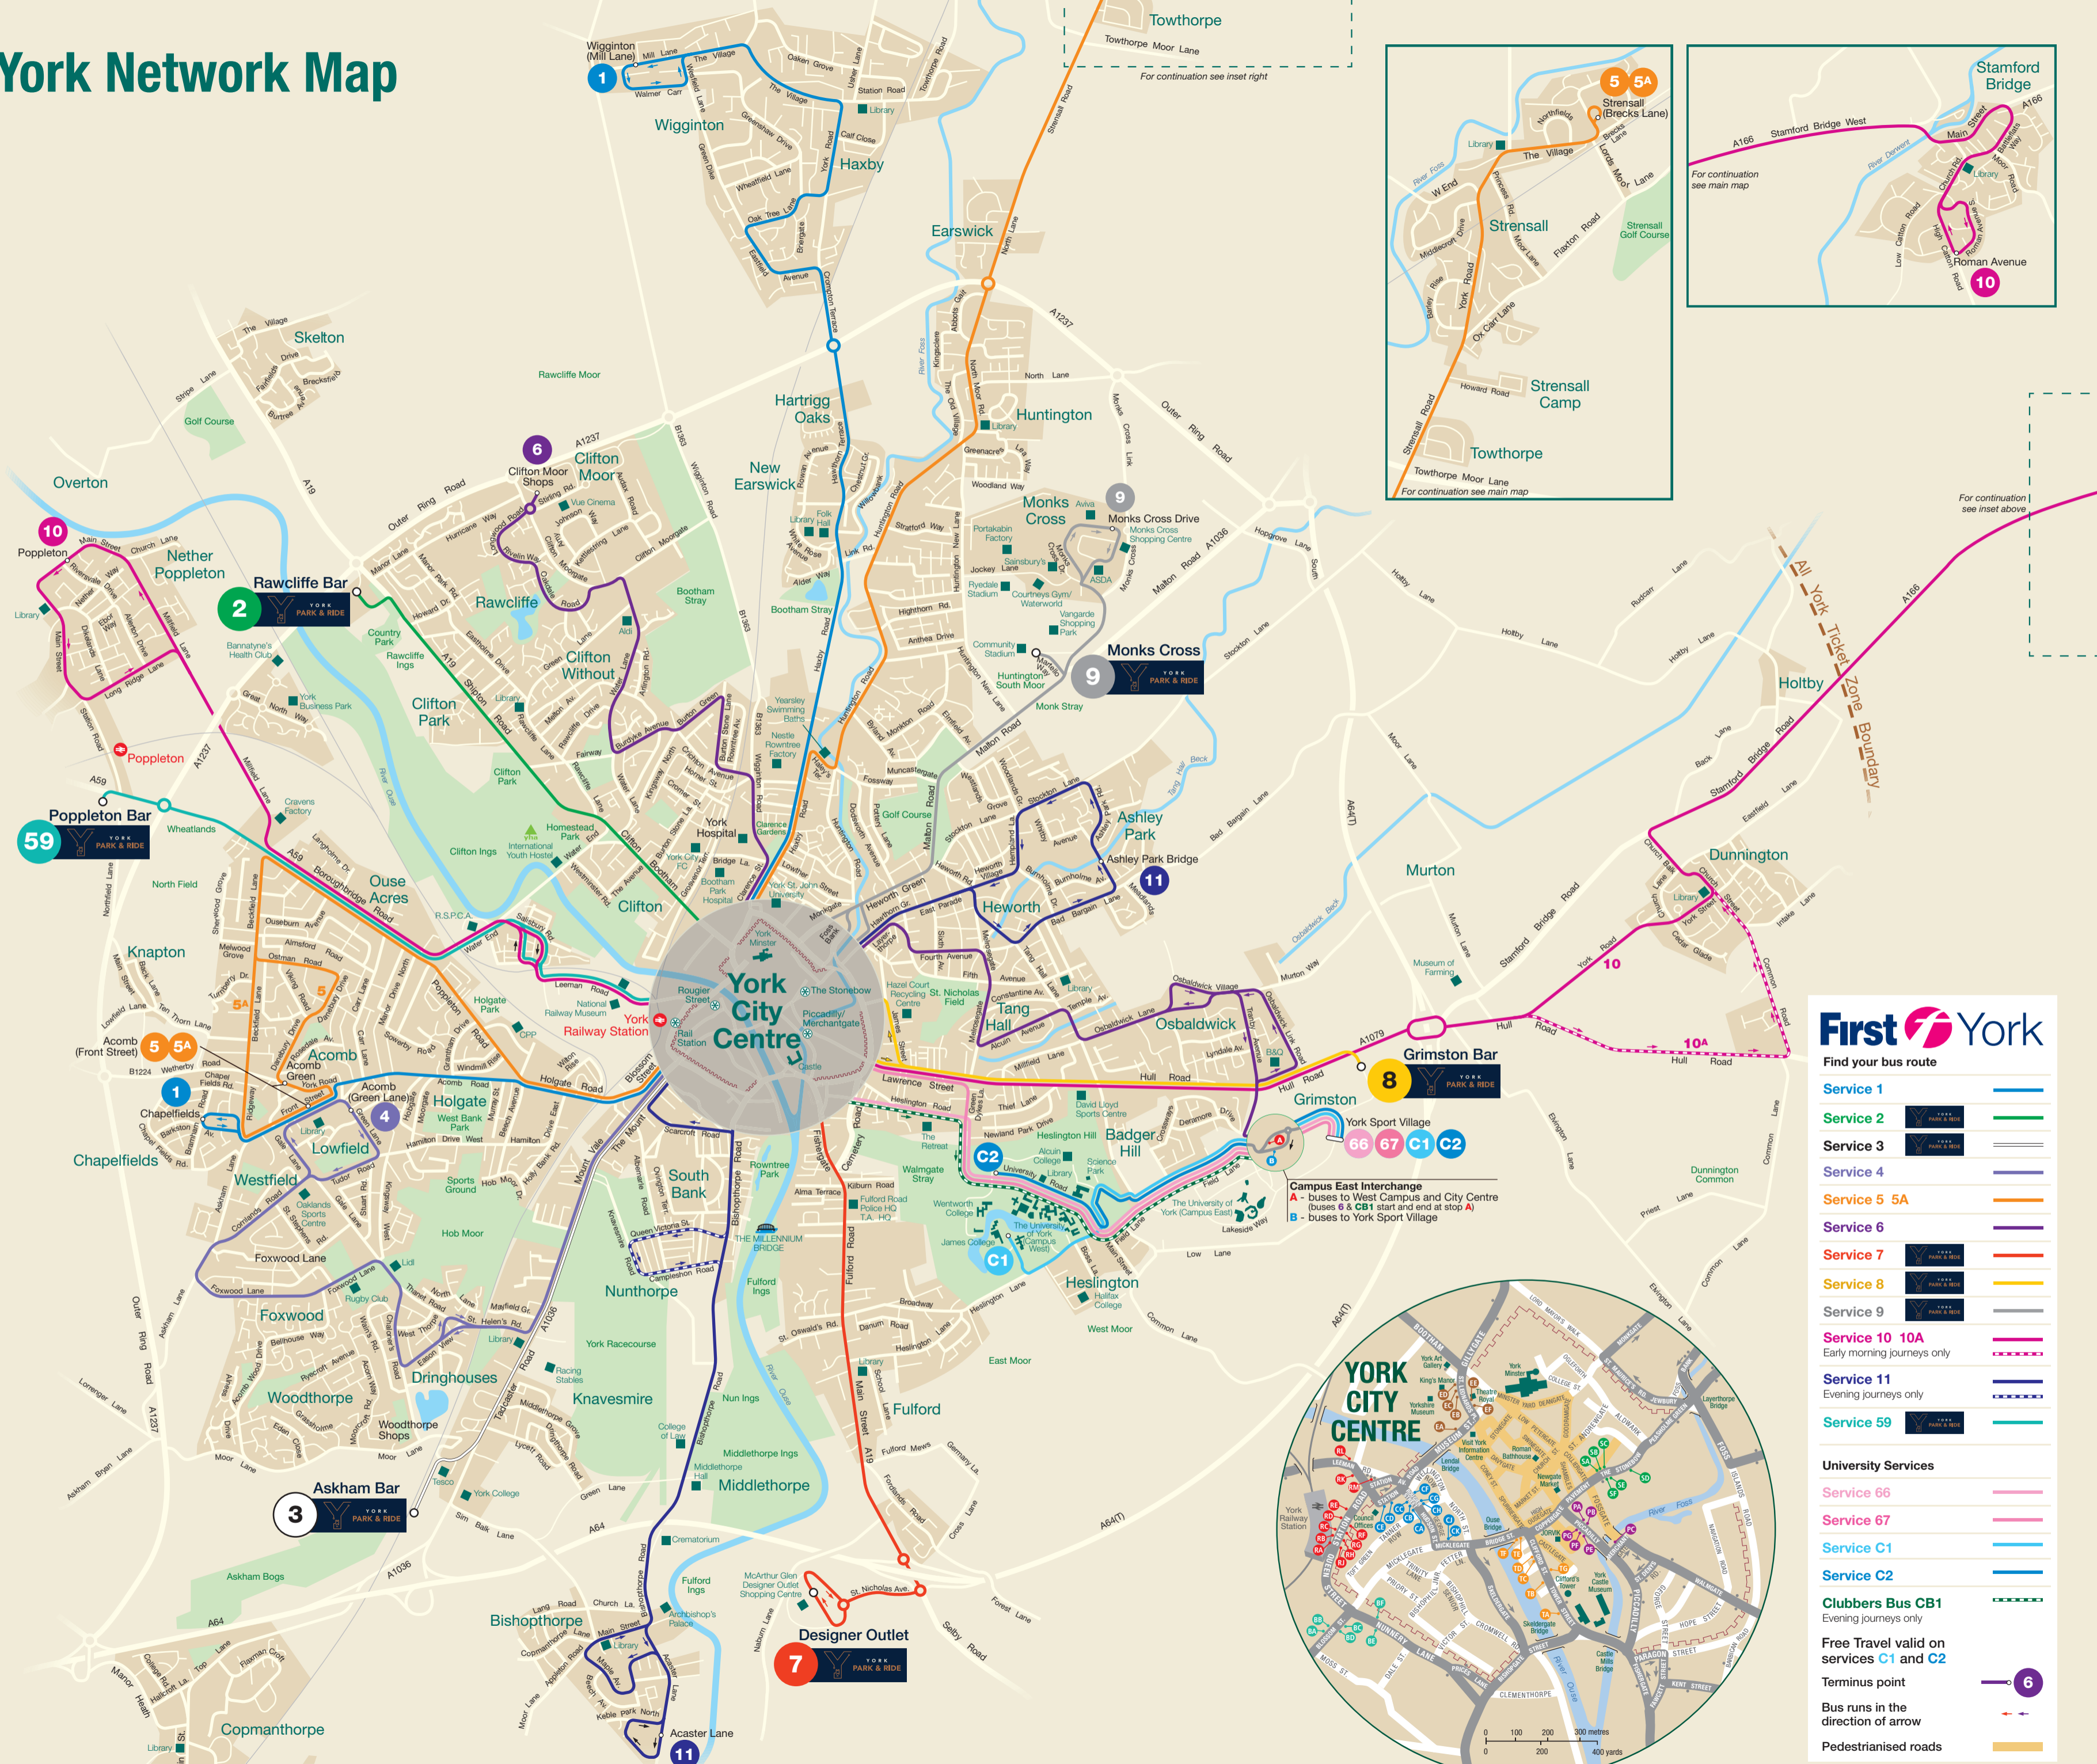

# York Network Map

**First York**  
Find your bus route

- Service 1** (Blue line)
- Service 2** (Green line)
- Service 3** (Dark Green line)
- Service 4** (Purple line)
- Service 5 5A** (Orange line)
- Service 6** (Dark Purple line)
- Service 7** (Red line)
- Service 8** (Yellow line)
- Service 9** (Grey line)
- Service 10 10A** (Pink line)  
Early morning journeys only
- Service 11** (Dark Blue line)  
Evening journeys only
- Service 59** (Teal line)

**University Services**

- Service 66** (Pink line)
- Service 67** (Light Pink line)
- Service C1** (Light Blue line)
- Service C2** (Dark Blue line)

**Clubbers Bus CB1**  
Evening journeys only

**Free Travel valid on services C1 and C2**

**Terminus point** (Purple circle with 6)

**Bus runs in the direction of arrow** (Arrow symbol)

**Pedestrianised roads** (Yellow line)