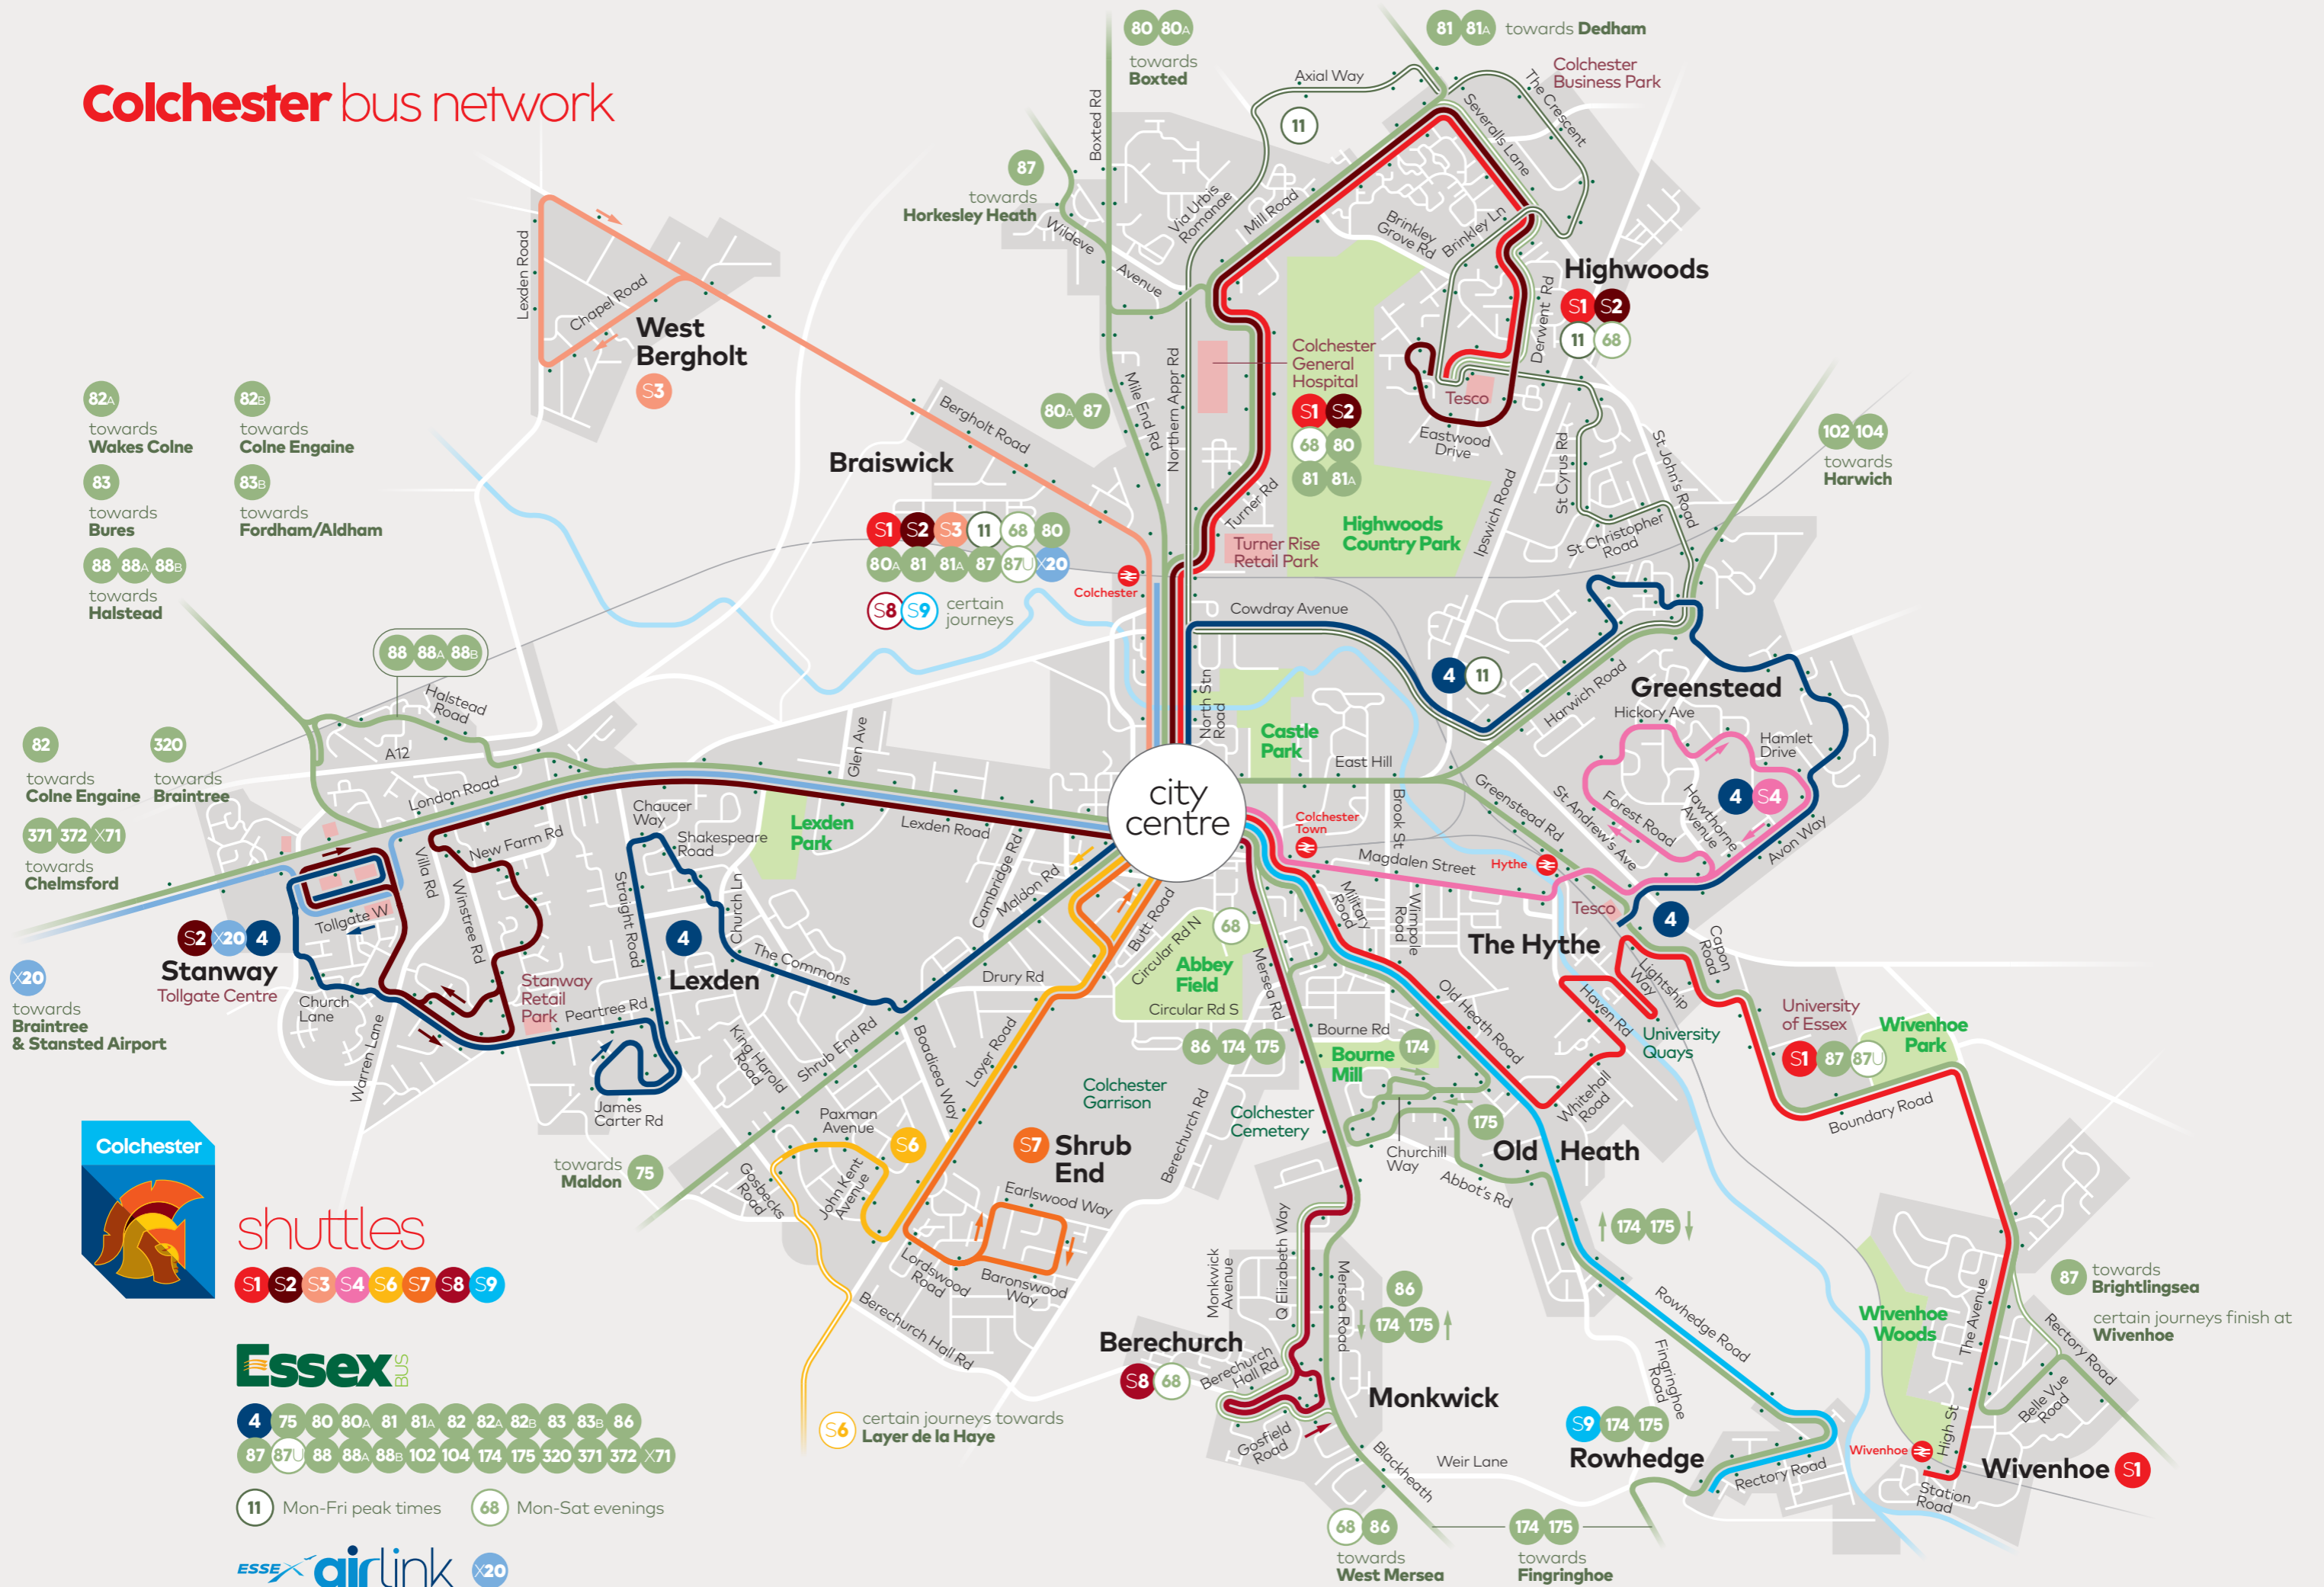

Colchester bus network

shuttles
S1 S2 S3 S4 S6 S7 S8 S9

Essex BUS
4 75 80 80A 81 81A 82 82A 82B 83 83B 86
87 87U 88 88A 88B 102 104 174 175 320 371 372 X71

11 Mon-Fri peak times 68 Mon-Sat evenings

ESSEX airlink X20