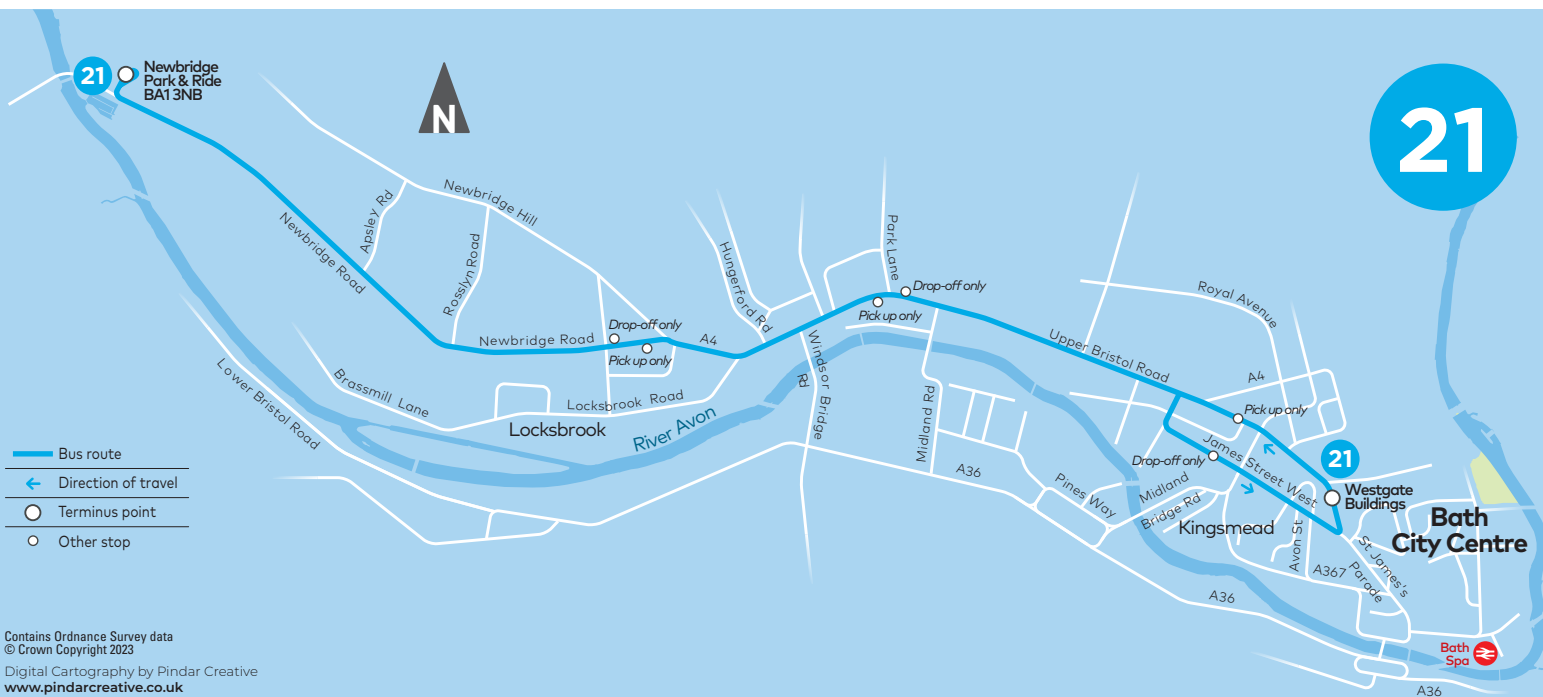

21

Newbridge Park & Ride

Journeys to Bath City Centre - Service is set down only to City Centre via Upper Bristol Road Valid from 28th August 2022

Monday to Saturday

First bus **0615**

Then every 15 minutes at **00, 15, 30** and **45** minutes past each hour

Last bus **2015**

Sunday

First bus **0930**

Then every 15 minutes at **00, 15, 30** and **45** minutes past each hour

Last bus **1745**

Additional journeys will operate on Bath Christmas Market Days.
No service on Bath Marathon Days.

Journeys to Newbridge P&R - Service is pick up only towards P&R site via Upper Bristol Road Valid from 28th August 2022

Monday to Saturday

First bus **0630**

Then every 15 minutes at **00, 15, 30** and **45** minutes past each hour

Last bus **2030**

Sunday

First bus **0945**

Then every 15 minutes at **00, 15, 30** and **45** minutes past each hour

Last bus **1800**

Additional journeys will operate on Bath Christmas Market Days.
No service on Bath Marathon Days.

Contains Ordnance Survey data
© Crown Copyright 2023
Digital Cartography by Pindar Creative
www.pindarcreative.co.uk