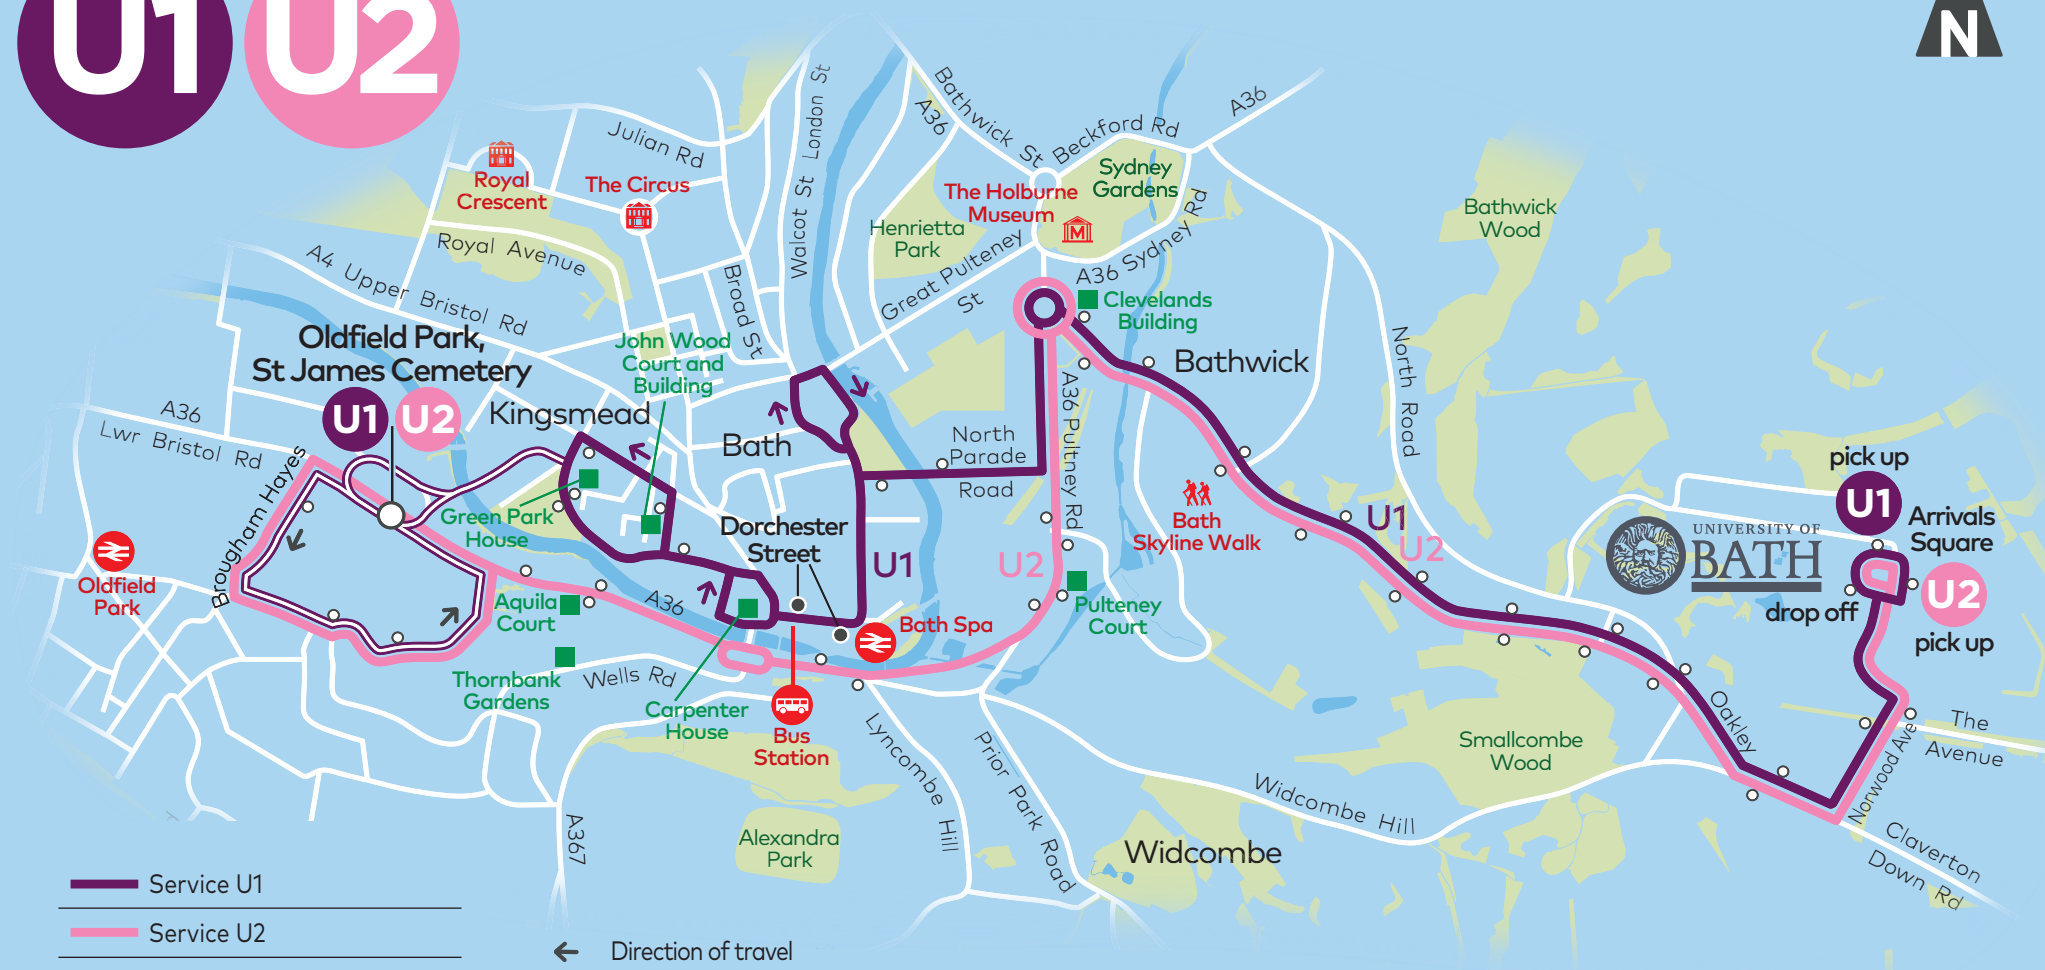

U1 U2

Contains Ordnance Survey data
© Crown Copyright 2023
Digital Cartography by Pindar Creative
www.pindarcreative.co.uk